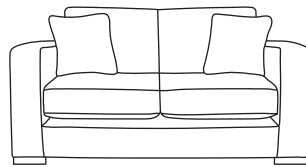

# FINLINE

FURNITURE

# COLLINS

Three Seater Sofa  
CM W228 D105 H86

Bronze	Silver	Gold	Platinum
€1,630	€2,150	€2,320	€2,650

Two Seater Sofa  
CM W165 D105 H86

Bronze	Silver	Gold	Platinum
€1,450	€1,830	€1,980	€2,195

Love Seat  
CM W132 D105 H86

Island \*  
CM W106 D68 H42

Bronze	Silver	Gold	Platinum
€445	€595	€705	€805

Our sofas and chairs carry a 20-year frame guarantee. You choose your preferred fabric, leg and finish. "Medium" seat density is standard across the range. Soft and firm seat options are available also. A feather-quilted seat option is available at an additional cost. A high back option is available on most models, as are armcaps and throws and come at an additional cost. \* The footstool and island in this model have the option of storage at additional cost of €150. \*\* Swivel chair option is available on this model at additional cost of €100. Complimentary scatter cushions come as per sketches shown. All pieces are handmade and sizes may vary by approximately 2-4cm. Ensure access to your room is confirmed for seamless delivery. Pricing subject to change.