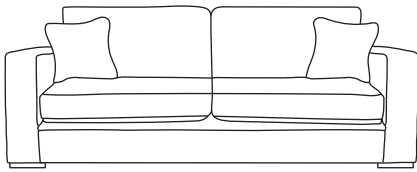

# FINLINE

FURNITURE

# COLLINS

Three Seater Sofa  
CM W228 D105 H86

Bronze	Silver	Gold	Platinum
€1,630	€2,150	€2,320	€2,650

Two Seater Sofa  
CM W165 D105 H86

Bronze	Silver	Gold	Platinum
€1,450	€1,830	€1,980	€2,195

Love Seat  
CM W132 D105 H86

Island \*  
CM W106 D68 H42

Bronze	Silver	Gold	Platinum
€445	€595	€705	€805

Our sofas and chairs carry a 20-year frame guarantee. You choose your preferred fabric, leg and finish. "Medium" seat density is standard across the range. Soft and firm seat options are available also. A feather-quilted seat option is available at an additional cost. A high back option is available on most models, as are armcaps and throws and come at an additional cost. \* The footstool and island in this model have the option of storage at additional cost of €150. \*\* Swivel chair option is available on this model at additional cost of €100. Complimentary scatter cushions come as per sketches shown. All pieces are handmade and sizes may vary by approximately 2-4cm. Ensure access to your room is confirmed for seamless delivery. Pricing subject to change.