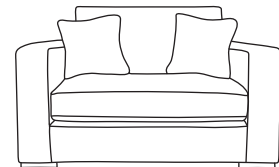

# COLLINS

Three Seater Sofa  
CM W228 D105 H86

Bronze	Silver	Gold	Platinum
€1,630	€2,150	€2,320	€2,650

Two Seater Sofa  
CM W165 D105 H86

Bronze	Silver	Gold	Platinum
€1,450	€1,830	€1,980	€2,195

Love Seat  
CM W132 D105 H86

Island \*  
CM W106 D68 H42

Bronze	Silver	Gold	Platinum
€445	€595	€705	€805

Our sofas and chairs carry a 20-year frame guarantee. You choose your preferred fabric, leg and finish. "Medium" seat density is standard across the range. Soft and firm seat options are available also. A feather-quilted seat option is available at an additional cost. A high back option is available on most models, as are armcaps and throws and come at an additional cost. \* The footstool and island in this model have the option of storage at additional cost of €150. \*\* Swivel chair option is available on this model at additional cost of €100. Complimentary scatter cushions come as per sketches shown. All pieces are handmade and sizes may vary by approximately 2-4cm. Ensure access to your room is confirmed for seamless delivery. Pricing subject to change.