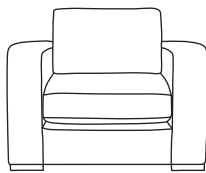

# COLLINS

Three Seater Sofa  
CM W228 D105 H86

Bronze	Silver	Gold	Platinum
€1,630	€2,150	€2,320	€2,650

Two Seater Sofa  
CM W165 D105 H86

Bronze	Silver	Gold	Platinum
€1,450	€1,830	€1,980	€2,195

Love Seat  
CM W132 D105 H86

Bronze	Silver	Gold	Platinum
€1,385	€1,770	€1,885	€2,080

Chair \*\*  
CM W99 D105 H86

Bronze	Silver	Gold	Platinum
€1,055	€1,345	€1,490	€1,580

Footstool \*  
CM W68 D68 H42

Bronze	Silver	Gold	Platinum
€355	€405	€445	€505

Island \*  
CM W106 D68 H42

Bronze	Silver	Gold	Platinum
€445	€595	€705	€805

Our sofas and chairs carry a 20-year frame guarantee. You choose your preferred fabric, leg and finish. "Medium" seat density is standard across the range. Soft and firm seat options are available also. A feather-quilted seat option is available at an additional cost. A high back option is available on most models, as are armcaps and throws and come at an additional cost. \* The footstool and island in this model have the option of storage at additional cost of €150. \*\* Swivel chair option is available on this model at additional cost of €100. Complimentary scatter cushions come as per sketches shown. All pieces are handmade and sizes may vary by approximately 2-4cm. Ensure access to your room is confirmed for seamless delivery. Pricing subject to change.