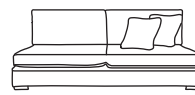

Bronze	Silver	Gold	Platinum
€1,320	€1,690	€1,960	€2,145

Three Seater One Arm LHF or RHF
CM W217 D105 H86

Bronze	Silver	Gold	Platinum
€1,450	€1,765	€1,965	€2,295

Two Seater One Arm LHF or RHF
CM W153 D105 H86

Bronze	Silver	Gold	Platinum
€1,210	€1,570	€1,715	€1,995

Love Seat One Arm LHF or RHF
CM W122 D105 H86

Bronze	Silver	Gold	Platinum
€1,150	€1,490	€1,630	€1,905

Single Unit One Arm LHF or RHF
CM W90 D105 H86

Bronze	Silver	Gold	Platinum
€875	€1,090	€1,205	€1,290

Corner Unit
CM W105 D105 H86

Bronze	Silver	Gold	Platinum
€995	€1,185	€1,395	€1,495

Three Seater Unit
CM W194 D105 H86

Bronze	Silver	Gold	Platinum
€1,250	€1,640	€1,795	€2,105

Two Seater Unit
CM W130 D105 H86

Bronze	Silver	Gold	Platinum
€1,060	€1,320	€1,440	€1,760

Love Seat Unit
CM W98 D105 H86

Bronze	Silver	Gold	Platinum
€995	€1,210	€1,380	€1,665

Single Unit
CM W66 D105 H86

Bronze	Silver	Gold	Platinum
€695	€830	€960	€1,065