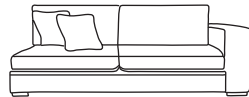

Chaise LHF or RHF
CM W216 D105 H86

Bronze	Silver	Gold	Platinum
€1,450	€1,765	€1,960	€2,295

Three Seater Lounger LHF or RHF
CM W169 D121 H86

Bronze	Silver	Gold	Platinum
€1,425	€1,800	€2,075	€2,265

Two Seater Lounger LHF or RHF
CM W169 D89 H86

Bronze	Silver	Gold	Platinum
€1,320	€1,690	€1,960	€2,145

Three Seater One Arm LHF or RHF
CM W217 D105 H86

Bronze	Silver	Gold	Platinum
€1,450	€1,765	€1,965	€2,295

Two Seater One Arm LHF or RHF
CM W153 D105 H86

Bronze	Silver	Gold	Platinum
€1,210	€1,570	€1,715	€1,995

Love Seat One Arm LHF or RHF
CM W122 D105 H86

Bronze	Silver	Gold	Platinum
€1,150	€1,490	€1,630	€1,905

Single Unit One Arm LHF or RHF
CM W90 D105 H86