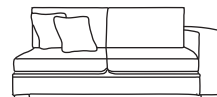

Chaise LHF or RHF
CM W216 D105 H86

Bronze	Silver	Gold	Platinum
€1,450	€1,765	€1,960	€2,295

Three Seater Lounger LHF or RHF
CM W169 D121 H86

Bronze	Silver	Gold	Platinum
€1,425	€1,800	€2,075	€2,265

Two Seater Lounger LHF or RHF
CM W169 D89 H86

Bronze	Silver	Gold	Platinum
€1,320	€1,690	€1,960	€2,145

Three Seater One Arm LHF or RHF
CM W217 D105 H86

Bronze	Silver	Gold	Platinum
€1,450	€1,765	€1,965	€2,295

Two Seater One Arm LHF or RHF
CM W153 D105 H86

Bronze	Silver	Gold	Platinum
€1,210	€1,570	€1,715	€1,995

Love Seat One Arm LHF or RHF
CM W122 D105 H86

Bronze	Silver	Gold	Platinum
€1,150	€1,490	€1,630	€1,905

Single Unit One Arm LHF or RHF
CM W90 D105 H86