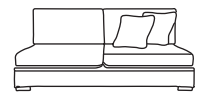

Bronze	Silver	Gold	Platinum
€1,210	€1,570	€1,715	€1,995

Love Seat One Arm LHF or RHF
CM W122 D105 H86

Bronze	Silver	Gold	Platinum
€1,150	€1,490	€1,630	€1,905

Single Unit One Arm LHF or RHF
CM W90 D105 H86

Bronze	Silver	Gold	Platinum
€875	€1,090	€1,205	€1,290

Corner Unit
CM W105 D105 H86

Bronze	Silver	Gold	Platinum
€995	€1,185	€1,395	€1,495

Three Seater Unit
CM W194 D105 H86

Bronze	Silver	Gold	Platinum
€1,250	€1,640	€1,795	€2,105

Two Seater Unit
CM W130 D105 H86

Bronze	Silver	Gold	Platinum
€1,060	€1,320	€1,440	€1,760

Love Seat Unit
CM W98 D105 H86

Bronze	Silver	Gold	Platinum
€995	€1,210	€1,380	€1,665

Single Unit
CM W66 D105 H86

Bronze	Silver	Gold	Platinum
€695	€830	€960	€1,065