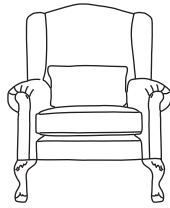

FINLINE

FURNITURE

KING

Plain Back
CM W94 D95 H113

| Bronze | Silver | Gold | Platinum |
|--------|--------|--------|----------|
| €1,175 | €1,430 | €1,645 | €1,875 |

Button Back
CM W94 D95 H113

| Bronze | Silver | Gold | Platinum |
|--------|--------|--------|----------|
| €1,375 | €1,630 | €1,845 | €2,075 |

Footstool
CM W58 D41 H41

| Bronze | Silver | Gold | Platinum |
|--------|--------|------|----------|
| €360 | €415 | €490 | €565 |

Our sofas and chairs carry a 20-year frame guarantee. You choose your preferred fabric, leg and finish. "Medium" seat density is standard across the range. Soft and firm seat options are available also. A feather-quilted seat option is available at an additional cost. All pieces are handmade and sizes may vary by approximately 2-4cm. Ensure access to your room is confirmed for seamless delivery. Pricing subject to change.