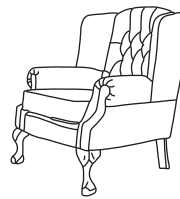

FINLINE

FURNITURE

KING

Plain Back
CM W94 D95 H113

| Bronze | Silver | Gold | Platinum |
|--------|--------|--------|----------|
| €1,175 | €1,430 | €1,645 | €1,875 |

Button Back
CM W94 D95 H113

| Bronze | Silver | Gold | Platinum |
|--------|--------|--------|----------|
| €1,375 | €1,630 | €1,845 | €2,075 |

Footstool
CM W58 D41 H41

| Bronze | Silver | Gold | Platinum |
|--------|--------|------|----------|
| €360 | €415 | €490 | €565 |

Our sofas and chairs carry a 20-year frame guarantee. You choose your preferred fabric, leg and finish. "Medium" seat density is standard across the range. Soft and firm seat options are available also. A feather-quilted seat option is available at an additional cost. All pieces are handmade and sizes may vary by approximately 2-4cm. Ensure access to your room is confirmed for seamless delivery. Pricing subject to change.