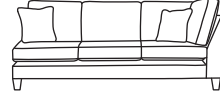

FINLINE

FURNITURE

LOGAN CORNER

Four Seater Corner Back LHF or RHF
CM W288 D94 H90

Bronze	Silver	Gold	Platinum
€1,805	€2,185	€2,530	€3,075

Four Seater One Arm LHF or RHF
CM W278 D94 H90

Bronze	Silver	Gold	Platinum
€1,805	€2,185	€2,530	€3,075

Three Seater Corner Back LHF or RHF
CM W222 D94 H90

Bronze	Silver	Gold	Platinum
€1,570	€1,900	€2,195	€2,680

Three Seater One Arm LHF or RHF
CM W212 D94 H90

Bronze	Silver	Gold	Platinum
€1,570	€1,900	€2,195	€2,680

Bronze	Silver	Gold	Platinum
€1,290	€1,790	€2,105	€2,425

Footstool*
CM W72 D56 H48

Bronze	Silver	Gold	Platinum
€305	€380	€440	€485

Island*
CM W84 D71 H48

Bronze	Silver	Gold	Platinum
€425	€600	€750	€845

Our sofas and chairs carry a 20-year frame guarantee. You choose your preferred fabric, leg and finish. "Medium" seat density is standard across the range. Soft and firm seat options are available also. A feather-quilted seat option is available at an additional cost. A high back option is available on most models, as are armcaps and throws and come at an additional cost. *The footstool and island in this model have the option of storage at additional cost of €150. Complimentary scatter cushions come as per sketches shown. All pieces are handmade and sizes may vary by approximately 2-4cm. Ensure access to your room is confirmed for seamless delivery. Pricing subject to change.