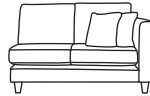

Two Seater One Arm LHF or RHF
CM W147 D94 H90

Bronze	Silver	Gold	Platinum
€1,250	€1,620	€1,880	€2,255