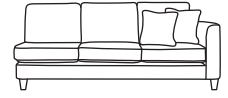

FINLINE

FURNITURE

LOGAN CORNER

Four Seater Corner Back LHF or RHF
CM W288 D94 H90

Bronze	Silver	Gold	Platinum
€1,805	€2,185	€2,530	€3,075

Four Seater One Arm LHF or RHF
CM W278 D94 H90

Bronze	Silver	Gold	Platinum
€1,805	€2,185	€2,530	€3,075

Three Seater Corner Back LHF or RHF
CM W222 D94 H90

Bronze	Silver	Gold	Platinum
€1,570	€1,900	€2,195	€2,680

Three Seater One Arm LHF or RHF
CM W212 D94 H90

Bronze	Silver	Gold	Platinum
€1,570	€1,900	€2,195	€2,680

Bronze	Silver	Gold	Platinum
€1,290	€1,790	€2,105	€2,425

Footstool*
CM W72 D56 H48

Bronze	Silver	Gold	Platinum
€305	€380	€440	€485

Island*
CM W84 D71 H48

Bronze	Silver	Gold	Platinum
€425	€600	€750	€845

Our sofas and chairs carry a 20-year frame guarantee. You choose your preferred fabric, leg and finish. "Medium" seat density is standard across the range. Soft and firm seat options are available also. A feather-quilted seat option is available at an additional cost. A high back option is available on most models, as are armcaps and throws and come at an additional cost. *The footstool and island in this model have the option of storage at additional cost of €150. Complimentary scatter cushions come as per sketches shown. All pieces are handmade and sizes may vary by approximately 2-4cm. Ensure access to your room is confirmed for seamless delivery. Pricing subject to change.