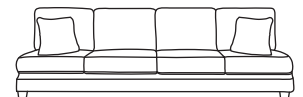

Four Seater Sofa Arm & Corner Back LHF or RHF
CM W303 D94 H90

Bronze	Silver	Gold	Platinum
€1,980	€2,435	€2,830	€3,360

Three Seater Sofa Arm & Corner Back LHF or RHF
CM W236 D94 H90

Bronze	Silver	Gold	Platinum
€1,720	€2,115	€2,460	€2,930

Two Seater Sofa Arm & Corner Back LHF or RHF
CM W172 D94 H90

Bronze	Silver	Gold	Platinum
€1,360	€1,870	€2,160	€2,510

Four Seater Unit
CM W264 D94 H90

Bronze	Silver	Gold	Platinum
€1,670	€1,940	€2,270	€2,830

Three Seater Unit
CM W198 D94 H90

Bronze	Silver	Gold	Platinum
€1,450	€1,685	€1,975	€2,460

Two Seater Unit
CM 134 D94 H90

Bronze	Silver	Gold	Platinum
€1,075	€1,300	€1,535	€1,850

Single Unit
CM W68 D94 H90

Bronze	Silver	Gold	Platinum
€650	€790	€925	€1,070