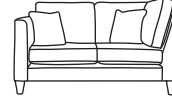

Love Seat Corner Back LHF or RHF
CM W115 D94 H90

Bronze	Silver	Gold	Platinum
€1,100	€1,375	€1,660	€1,965

Love Seat One Arm LHF or RHF
CM W106 D94 H90

Bronze	Silver	Gold	Platinum
€1,100	€1,375	€1,660	€1,965

Four Seater Sofa Arm & Corner Back LHF or RHF
CM W303 D94 H90

Bronze	Silver	Gold	Platinum
€1,980	€2,435	€2,830	€3,360

Three Seater Sofa Arm & Corner Back LHF or RHF
CM W236 D94 H90

Bronze	Silver	Gold	Platinum
€1,720	€2,115	€2,460	€2,930