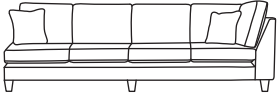

FINLINE

FURNITURE

LOGAN CORNER

Four Seater Corner Back LHF or RHF
CM W288 D94 H90

Bronze	Silver	Gold	Platinum
€1,805	€2,185	€2,530	€3,075

Four Seater One Arm LHF or RHF
CM W278 D94 H90

Bronze	Silver	Gold	Platinum
€1,805	€2,185	€2,530	€3,075

Three Seater Corner Back LHF or RHF
CM W222 D94 H90

Bronze	Silver	Gold	Platinum
€1,570	€1,900	€2,195	€2,680

Three Seater One Arm LHF or RHF
CM W212 D94 H90

Bronze	Silver	Gold	Platinum
€1,570	€1,900	€2,195	€2,680

Bronze	Silver	Gold	Platinum
€1,290	€1,790	€2,105	€2,425

Footstool*
CM W72 D56 H48

Bronze	Silver	Gold	Platinum
€305	€380	€440	€485

Island*
CM W84 D71 H48

Bronze	Silver	Gold	Platinum
€425	€600	€750	€845

Our sofas and chairs carry a 20-year frame guarantee. You choose your preferred fabric, leg and finish. "Medium" seat density is standard across the range. Soft and firm seat options are available also. A feather-quilted seat option is available at an additional cost. A high back option is available on most models, as are armcaps and throws and come at an additional cost. *The footstool and island in this model have the option of storage at additional cost of €150. Complimentary scatter cushions come as per sketches shown. All pieces are handmade and sizes may vary by approximately 2-4cm. Ensure access to your room is confirmed for seamless delivery. Pricing subject to change.