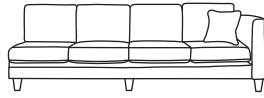

FINLINE

FURNITURE

LOGAN CORNER

Four Seater Corner Back LHF or RHF
CM W288 D94 H90

Bronze	Silver	Gold	Platinum
€1,805	€2,185	€2,530	€3,075

Four Seater One Arm LHF or RHF
CM W278 D94 H90

Bronze	Silver	Gold	Platinum
€1,805	€2,185	€2,530	€3,075

Three Seater Corner Back LHF or RHF
CM W222 D94 H90

Bronze	Silver	Gold	Platinum
€1,570	€1,900	€2,195	€2,680

Three Seater One Arm LHF or RHF
CM W212 D94 H90

Bronze	Silver	Gold	Platinum
€1,570	€1,900	€2,195	€2,680

Bronze	Silver	Gold	Platinum
€1,290	€1,790	€2,105	€2,425

Footstool*
CM W72 D56 H48

Bronze	Silver	Gold	Platinum
€305	€380	€440	€485

Island*
CM W84 D71 H48

Bronze	Silver	Gold	Platinum
€425	€600	€750	€845

Our sofas and chairs carry a 20-year frame guarantee. You choose your preferred fabric, leg and finish. "Medium" seat density is standard across the range. Soft and firm seat options are available also. A feather-quilted seat option is available at an additional cost. A high back option is available on most models, as are armcaps and throws and come at an additional cost. *The footstool and island in this model have the option of storage at additional cost of €150. Complimentary scatter cushions come as per sketches shown. All pieces are handmade and sizes may vary by approximately 2-4cm. Ensure access to your room is confirmed for seamless delivery. Pricing subject to change.