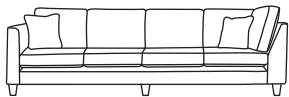

Two Seater Corner Back LHF or RHF
CM W158 D94 H90

Bronze	Silver	Gold	Platinum
€1,250	€1,620	€1,880	€2,255

Two Seater One Arm LHF or RHF
CM W147 D94 H90

Bronze	Silver	Gold	Platinum
€1,250	€1,620	€1,880	€2,255

Love Seat Corner Back LHF or RHF
CM W115 D94 H90

Bronze	Silver	Gold	Platinum
€1,100	€1,375	€1,660	€1,965

Love Seat One Arm LHF or RHF
CM W106 D94 H90

Bronze	Silver	Gold	Platinum
€1,100	€1,375	€1,660	€1,965