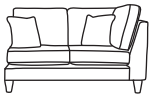

Two Seater Corner Back LHF or RHF
CM W158 D94 H90

Bronze	Silver	Gold	Platinum
€1,250	€1,620	€1,880	€2,255