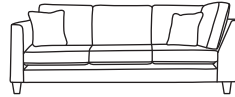

Love Seat Corner Back LHF or RHF
CM W115 D94 H90

Bronze	Silver	Gold	Platinum
€1,100	€1,375	€1,660	€1,965

Love Seat One Arm LHF or RHF
CM W106 D94 H90

Bronze	Silver	Gold	Platinum
€1,100	€1,375	€1,660	€1,965

Four Seater Sofa Arm & Corner Back LHF or RHF
CM W303 D94 H90

Bronze	Silver	Gold	Platinum
€1,980	€2,435	€2,830	€3,360

Three Seater Sofa Arm & Corner Back LHF or RHF
CM W236 D94 H90

Bronze	Silver	Gold	Platinum
€1,720	€2,115	€2,460	€2,930