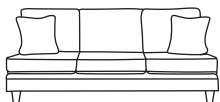

Four Seater Sofa Arm & Corner Back LHF or RHF
CM W303 D94 H90

Bronze	Silver	Gold	Platinum
€1,980	€2,435	€2,830	€3,360

Three Seater Sofa Arm & Corner Back LHF or RHF
CM W236 D94 H90

Bronze	Silver	Gold	Platinum
€1,720	€2,115	€2,460	€2,930

Two Seater Sofa Arm & Corner Back LHF or RHF
CM W172 D94 H90

Bronze	Silver	Gold	Platinum
€1,360	€1,870	€2,160	€2,510

Four Seater Unit
CM W264 D94 H90

Bronze	Silver	Gold	Platinum
€1,670	€1,940	€2,270	€2,830