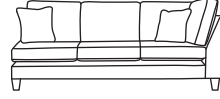

F · F

THE LOGAN CORNER

Four Seater Corner Back LHF or RHF
CM W288 D94 H90

Bronze	Silver	Gold	Platinum
€1,805	€2,185	€2,530	€3,075

Four Seater One Arm LHF or RHF
CM W278 D94 H90

Bronze	Silver	Gold	Platinum
€1,805	€2,185	€2,530	€3,075

Three Seater Corner Back LHF or RHF
CM W222 D94 H90

Bronze	Silver	Gold	Platinum
€1,570	€1,900	€2,195	€2,680

Three Seater One Arm LHF or RHF
CM W212 D94 H90

Bronze	Silver	Gold	Platinum
€1,570	€1,900	€2,195	€2,680

Bronze	Silver	Gold	Platinum
€1,290	€1,790	€2,105	€2,425

Footstool*
CM W72 D56 H48

Bronze	Silver	Gold	Platinum
€305	€380	€440	€485

Island*
CM W84 D71 H48

Bronze	Silver	Gold	Platinum
€425	€600	€750	€845

Our sofas and chairs carry a 20-year frame guarantee. You choose your preferred fabric, leg and finish. "Medium" seat density is standard across the range. Soft and firm seat options are available also. A feather-quilted seat option is available at an additional cost. A high back option is available on most models, as are armcaps and throws and come at an additional cost. *The footstool and island in this model have the option of storage at additional cost of €150. Complimentary scatter cushions come as per sketches shown. All pieces are handmade and sizes may vary by approximately 2-4cm. Ensure access to your room is confirmed for seamless delivery. Pricing subject to change.