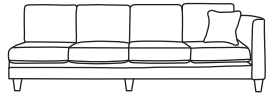

F · F

THE LOGAN CORNER

Four Seater Corner Back LHF or RHF
CM W288 D94 H90

Bronze	Silver	Gold	Platinum
€1,805	€2,185	€2,530	€3,075

Four Seater One Arm LHF or RHF
CM W278 D94 H90

Bronze	Silver	Gold	Platinum
€1,805	€2,185	€2,530	€3,075

Three Seater Corner Back LHF or RHF
CM W222 D94 H90

Bronze	Silver	Gold	Platinum
€1,570	€1,900	€2,195	€2,680

Three Seater One Arm LHF or RHF
CM W212 D94 H90

Bronze	Silver	Gold	Platinum
€1,570	€1,900	€2,195	€2,680

Bronze	Silver	Gold	Platinum
€1,290	€1,790	€2,105	€2,425

Footstool*
CM W72 D56 H48

Bronze	Silver	Gold	Platinum
€305	€380	€440	€485

Island*
CM W84 D71 H48

Bronze	Silver	Gold	Platinum
€425	€600	€750	€845

Our sofas and chairs carry a 20-year frame guarantee. You choose your preferred fabric, leg and finish. "Medium" seat density is standard across the range. Soft and firm seat options are available also. A feather-quilted seat option is available at an additional cost. A high back option is available on most models, as are armcaps and throws and come at an additional cost. *The footstool and island in this model have the option of storage at additional cost of €150. Complimentary scatter cushions come as per sketches shown. All pieces are handmade and sizes may vary by approximately 2-4cm. Ensure access to your room is confirmed for seamless delivery. Pricing subject to change.