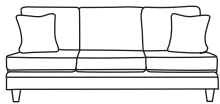

Four Seater Sofa Arm & Corner Back LHF or RHF
CM W303 D94 H90

Bronze	Silver	Gold	Platinum
€1,980	€2,435	€2,830	€3,360

Three Seater Sofa Arm & Corner Back LHF or RHF
CM W236 D94 H90

Bronze	Silver	Gold	Platinum
€1,720	€2,115	€2,460	€2,930

Two Seater Sofa Arm & Corner Back LHF or RHF
CM W172 D94 H90

Bronze	Silver	Gold	Platinum
€1,360	€1,870	€2,160	€2,510

Four Seater Unit
CM W264 D94 H90

Bronze	Silver	Gold	Platinum
€1,670	€1,940	€2,270	€2,830