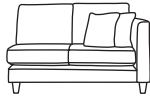

Two Seater One Arm LHF or RHF
CM W147 D94 H90

Bronze	Silver	Gold	Platinum
€1,250	€1,650	€1,880	€2,255