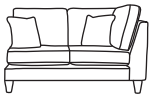

Three Seater Corner Back LHF or RHF
CM W222 D94 H90

Bronze	Silver	Gold	Platinum
€1,570	€1,900	€2,195	€2,680

Three Seater One Arm LHF or RHF
CM W212 D94 H90

Bronze	Silver	Gold	Platinum
€1,570	€1,900	€2,195	€2,680