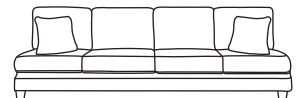

Four Seater Sofa Arm & Corner Back LHF or RHF
CM W303 D94 H90

Bronze	Silver	Gold	Platinum
€1,980	€2,435	€2,830	€3,360

Three Seater Sofa Arm & Corner Back LHF or RHF
CM W236 D94 H90

Bronze	Silver	Gold	Platinum
€1,720	€2,115	€2,460	€2,930

Two Seater Sofa Arm & Corner Back LHF or RHF
CM W172 D94 H90

Bronze	Silver	Gold	Platinum
€1,360	€1,870	€2,160	€2,510

Four Seater Unit
CM W264 D94 H90

Bronze	Silver	Gold	Platinum
€1,670	€1,940	€2,270	€2,830

Three Seater Unit
CM W198 D94 H90

Bronze	Silver	Gold	Platinum
€1,450	€1,685	€1,975	€2,460

Two Seater Unit
CM 134 D94 H90

Bronze	Silver	Gold	Platinum
€1,075	€1,300	€1,535	€1,850

Single Unit
CM W68 D94 H90

Bronze	Silver	Gold	Platinum
€650	€790	€925	€1,070