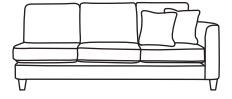

F · F

THE LOGAN CORNER

Four Seater Corner Back LHF or RHF
CM W288 D94 H90

Bronze	Silver	Gold	Platinum
€1,805	€2,185	€2,530	€3,075

Four Seater One Arm LHF or RHF
CM W278 D94 H90

Bronze	Silver	Gold	Platinum
€1,805	€2,185	€2,530	€3,075

Three Seater Corner Back LHF or RHF
CM W222 D94 H90

Bronze	Silver	Gold	Platinum
€1,570	€1,900	€2,195	€2,680

Three Seater One Arm LHF or RHF
CM W212 D94 H90

Bronze	Silver	Gold	Platinum
€1,570	€1,900	€2,195	€2,680

Bronze	Silver	Gold	Platinum
€1,290	€1,790	€2,105	€2,425

Footstool*
CM W72 D56 H48

Bronze	Silver	Gold	Platinum
€305	€380	€440	€485

Island*
CM W84 D71 H48

Bronze	Silver	Gold	Platinum
€425	€600	€750	€845

Our sofas and chairs carry a 20-year frame guarantee. You choose your preferred fabric, leg and finish. "Medium" seat density is standard across the range. Soft and firm seat options are available also. A feather-quilted seat option is available at an additional cost. A high back option is available on most models, as are armcaps and throws and come at an additional cost. *The footstool and island in this model have the option of storage at additional cost of €150. Complimentary scatter cushions come as per sketches shown. All pieces are handmade and sizes may vary by approximately 2-4cm. Ensure access to your room is confirmed for seamless delivery. Pricing subject to change.