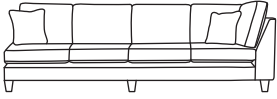

F · F

THE LOGAN CORNER

Four Seater Corner Back LHF or RHF
CM W288 D94 H90

Bronze	Silver	Gold	Platinum
€1,805	€2,185	€2,530	€3,075

Four Seater One Arm LHF or RHF
CM W278 D94 H90

Bronze	Silver	Gold	Platinum
€1,805	€2,185	€2,530	€3,075

Three Seater Corner Back LHF or RHF
CM W222 D94 H90

Bronze	Silver	Gold	Platinum
€1,570	€1,900	€2,195	€2,680

Three Seater One Arm LHF or RHF
CM W212 D94 H90

Bronze	Silver	Gold	Platinum
€1,570	€1,900	€2,195	€2,680

Bronze	Silver	Gold	Platinum
€1,290	€1,790	€2,105	€2,425

Footstool*
CM W72 D56 H48

Bronze	Silver	Gold	Platinum
€305	€380	€440	€485

Island*
CM W84 D71 H48

Bronze	Silver	Gold	Platinum
€425	€600	€750	€845

Our sofas and chairs carry a 20-year frame guarantee. You choose your preferred fabric, leg and finish. "Medium" seat density is standard across the range. Soft and firm seat options are available also. A feather-quilted seat option is available at an additional cost. A high back option is available on most models, as are armcaps and throws and come at an additional cost. *The footstool and island in this model have the option of storage at additional cost of €150. Complimentary scatter cushions come as per sketches shown. All pieces are handmade and sizes may vary by approximately 2-4cm. Ensure access to your room is confirmed for seamless delivery. Pricing subject to change.