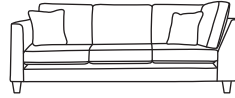

Love Seat Corner Back LHF or RHF
CM W115 D94 H90

Bronze	Silver	Gold	Platinum
€1,100	€1,375	€1,660	€1,965

Love Seat One Arm LHF or RHF
CM W106 D94 H90

Bronze	Silver	Gold	Platinum
€1,100	€1,375	€1,660	€1,965

Four Seater Sofa Arm & Corner Back LHF or RHF
CM W303 D94 H90

Bronze	Silver	Gold	Platinum
€1,980	€2,435	€2,830	€3,360

Three Seater Sofa Arm & Corner Back LHF or RHF
CM W236 D94 H90

Bronze	Silver	Gold	Platinum
€1,720	€2,115	€2,460	€2,930