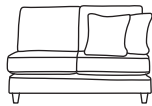

Four Seater Sofa Arm & Corner Back LHF or RHF
CM W303 D94 H90

Bronze	Silver	Gold	Platinum
€1,980	€2,435	€2,830	€3,360

Three Seater Sofa Arm & Corner Back LHF or RHF
CM W236 D94 H90

Bronze	Silver	Gold	Platinum
€1,720	€2,115	€2,460	€2,930

Two Seater Sofa Arm & Corner Back LHF or RHF
CM W172 D94 H90

Bronze	Silver	Gold	Platinum
€1,360	€1,870	€2,160	€2,510

Four Seater Unit
CM W264 D94 H90

Bronze	Silver	Gold	Platinum
€1,670	€1,940	€2,270	€2,830

Three Seater Unit
CM W198 D94 H90

Bronze	Silver	Gold	Platinum
€1,450	€1,685	€1,975	€2,460

Two Seater Unit
CM 134 D94 H90

Bronze	Silver	Gold	Platinum
€1,075	€1,300	€1,535	€1,850

Single Unit
CM W68 D94 H90

Bronze	Silver	Gold	Platinum
€650	€790	€925	€1,070