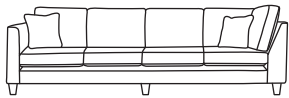

Two Seater Corner Back LHF or RHF
CM W158 D94 H90

Bronze	Silver	Gold	Platinum
€1,250	€1,620	€1,880	€2,255

Two Seater One Arm LHF or RHF
CM W147 D94 H90

Bronze	Silver	Gold	Platinum
€1,250	€1,650	€1,880	€2,255

Love Seat Corner Back LHF or RHF
CM W115 D94 H90

Bronze	Silver	Gold	Platinum
€1,100	€1,375	€1,660	€1,965

Love Seat One Arm LHF or RHF
CM W106 D94 H90

Bronze	Silver	Gold	Platinum
€1,100	€1,375	€1,660	€1,965