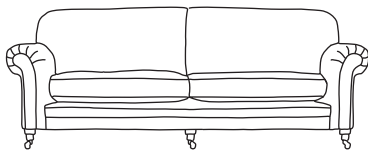

# FINLINE

FURNITURE

# LEATHER LOUIS

Grand Sofa  
CM W237 D98 H100

Dune	Osborne/Vesuvio
€3,385	€3,790

Three Seater Sofa  
CM W211 D98 H100

Dune	Osborne/Vesuvio
€2,975	€3,310

Two Seater Sofa  
CM W186 D98 H100

Dune	Osborne/Vesuvio
€2,865	€3,200