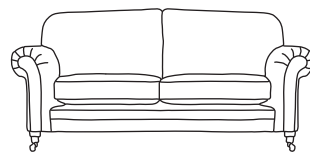

# FINLINE

FURNITURE

# LEATHER LOUIS

Grand Sofa  
CM W237 D98 H100

Dune	Osborne/Vesuvio
€3,385	€3,790

Three Seater Sofa  
CM W211 D98 H100

Dune	Osborne/Vesuvio
€2,975	€3,310

Two Seater Sofa  
CM W186 D98 H100

Dune	Osborne/Vesuvio
€2,865	€3,200