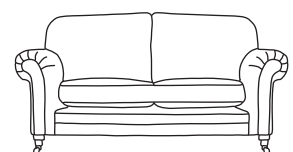

# LEATHER LOUIS

Grand Sofa  
CM W237 D98 H100

Dune	Osborne/Vesuvio
€3,385	€3,790

Three Seater Sofa  
CM W211 D98 H100

Dune	Osborne/Vesuvio
€2,975	€3,310

Two Seater Sofa  
CM W186 D98 H100

Dune	Osborne/Vesuvio
€2,865	€3,200

Love Seat  
CM W147 D98 H100

Dune	Osborne/Vesuvio
€2,620	€2,900

Armchair  
CM W101 D98 H96

Dune	Osborne/Vesuvio
€1,875	€2,150

Leather Scatter  
CM W50 H50

Dune	Osborne/Vesuvio
€130	€140

Rectangular Bolster  
CM W51 H30