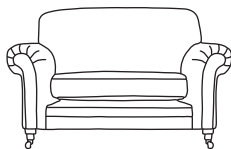

# LEATHER LOUIS

Grand Sofa  
CM W237 D98 H100

Dune	Osborne/Vesuvio
€3,385	€3,790

Three Seater Sofa  
CM W211 D98 H100

Dune	Osborne/Vesuvio
€2,975	€3,310

Two Seater Sofa  
CM W186 D98 H100

Dune	Osborne/Vesuvio
€2,865	€3,200

Love Seat  
CM W147 D98 H100

Dune	Osborne/Vesuvio
€2,620	€2,900

Armchair  
CM W101 D98 H96

Dune	Osborne/Vesuvio
€1,875	€2,150

Leather Scatter  
CM W50 H50

Dune	Osborne/Vesuvio
€130	€140

Rectangular Bolster  
CM W51 H30