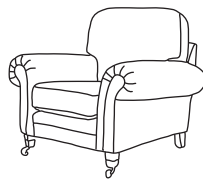

# LEATHER LOUIS

Grand Sofa  
CM W237 D98 H100

Dune	Osborne/Vesuvio
€3,385	€3,790

Three Seater Sofa  
CM W211 D98 H100

Dune	Osborne/Vesuvio
€2,975	€3,310

Two Seater Sofa  
CM W186 D98 H100

Dune	Osborne/Vesuvio
€2,865	€3,200

Love Seat  
CM W147 D98 H100

Dune	Osborne/Vesuvio
€2,620	€2,900

Armchair  
CM W101 D98 H96

Dune	Osborne/Vesuvio
€1,875	€2,150

Leather Scatter  
CM W50 H50

Dune	Osborne/Vesuvio
€130	€140

Rectangular Bolster  
CM W51 H30