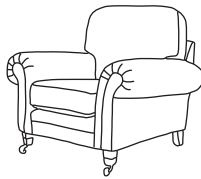

Two Seater Sofa
CM W186 D98 H100

Lomond	Orgin	Mustang	Chelsea/Capri
€2,865	€2,865	€3,200	€3,420

Love Seat
CM W147 D98 H100

Lomond	Orgin	Mustang	Chelsea/Capri
€2,620	€2,620	€2,900	€3,035

Armchair
CM W101 D98 H96