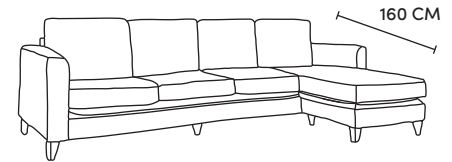

Four Seater Chaise End LHF or RHF
CM W293 D94 H90

Lomond	Orgin	Mustang	Chelsea/Capri
€3,860	€3,860	€4,190	€4,250