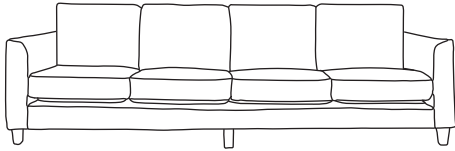

FINLINE

FURNITURE

LEATHER SOLO

Four Seater Sofa
CM W293 D100 H90

Lomond	Orgin	Mustang	Chelsea/Capri
€3,420	€3,420	€3,750	€3,800