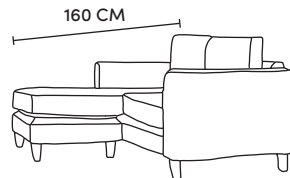

Two Seater Chaise End LHF or RHF
CM W96 D94 H90

Lomond	Orgin	Mustang	Chelsea/Capri
€2,755	€2,755	€3,035	€3,090

Lomond	Orgin	Mustang	Chelsea/Capri
€130	€130	€140	€160

Lomond	Orgin	Mustang	Chelsea/Capri
€120	€120	€125	€140

Lomond	Orgin	Mustang	Chelsea/Capri
€120	€120	€125	€140

Our sofas and chairs carry a 20-year frame guarantee. You choose your preferred leather, leg and finish. "Medium" seat density is standard, with soft or firm and feather-quilted options available at an additional cost. The size of this model cannot be altered.

All pieces are handmade and sizes may vary by approximately 2-4cm. Ensure access to your room is confirmed for seamless delivery. Pricing subject to change.

Phone: 057 8626219

LAOIS DUBLIN CORK GALWAY