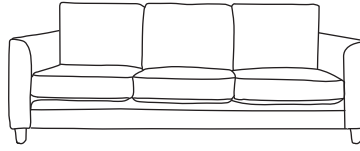

Three Seater Sofa
CM W228 D94 H90

Lomond	Orgin	Mustang	Chelsea/Capri
€2,865	€2,865	€3,250	€3,250