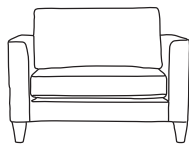

Love Seat  
CM W120 D94 H90

Dune	Osborne/Vesuvio
€1,980	€2,280

Armchair  
CM W96 D94 H90

Dune	Osborne/Vesuvio
€1,690	€2,005

Four Seater Chaise End LHF or RHF  
CM W293 D94 H90

Dune	Osborne/Vesuvio
€3,860	€4,190