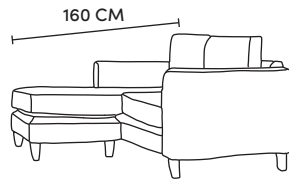

Two Seater Chaise End LHF or RHF
CM W96 D94 H90

Dune	Osborne/Vesuvio
€2,755	€3,035

Dune	Osborne/Vesuvio
€130	€140

Dune	Osborne/Vesuvio
€120	€125

Dune	Osborne/Vesuvio
€120	€125

Our sofas and chairs carry a 20-year frame guarantee. You choose your preferred leather, leg and finish. "Medium" seat density is standard, with soft or firm and feather-quilted options available at an additional cost. The size of this model cannot be altered.

All pieces are handmade and sizes may vary by approximately 2-4cm. Ensure access to your room is confirmed for seamless delivery. Pricing subject to change.

Phone: 057 8626219

LAOIS DUBLIN CORK GALWAY