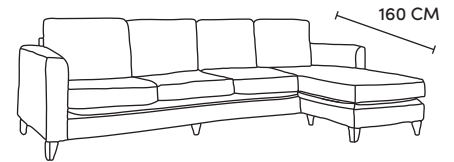

Love Seat  
CM W120 D94 H90

Dune	Osborne/Vesuvio
€1,980	€2,280

Armchair  
CM W96 D94 H90

Dune	Osborne/Vesuvio
€1,690	€2,005

Four Seater Chaise End LHF or RHF  
CM W293 D94 H90

Dune	Osborne/Vesuvio
€3,860	€4,190