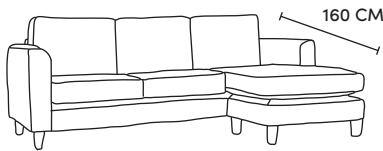

Love Seat  
CM W120 D94 H90

Dune	Osborne/Vesuvio
€1,980	€2,280

Armchair  
CM W96 D94 H90

Dune	Osborne/Vesuvio
€1,690	€2,005

Four Seater Chaise End LHF or RHF  
CM W293 D94 H90

Dune	Osborne/Vesuvio
€3,860	€4,190