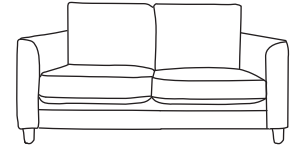

Two Seater Sofa
CM W162 D94 H90

Dune	Osborne/Vesuvio
€2,205	€2,375