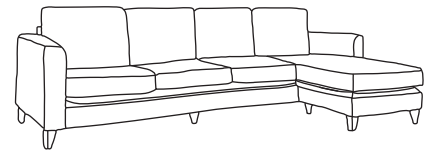

Four Seater Chaise End LHF or RHF
CM W293 D94 H90

Lomond	Orgin	Mustang	Chelsea/Capri
€3,860	€3,860	€4,190	€4,250