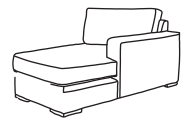

Three Seater Lounger LHF or RHF
CM W121 D169 H94

Bronze	Silver	Gold	Platinum
€1,590	€2,030	€2,205	€2,895