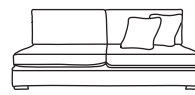

Bronze	Silver	Gold	Platinum
€1,480	€1,915	€2,090	€2,555

Three Seater One Arm LHF or RHF
CM W217 D105 H94

Bronze	Silver	Gold	Platinum
€1,595	€2,020	€2,360	€2,785

Two Seater One Arm LHF or RHF
CM W154 D105 H94

Bronze	Silver	Gold	Platinum
€1,495	€1,855	€2,025	€2,565

Love Seat One Arm LHF or RHF
CM W122 D105 H94

Bronze	Silver	Gold	Platinum
€1,395	€1,640	€1,895	€2,365

Single Unit One Arm LHF or RHF
CM W90 D105 H94

Bronze	Silver	Gold	Platinum
€1,015	€1,285	€1,430	€1,670

Corner Unit
CM W105 D105 H94

Bronze	Silver	Gold	Platinum
€1,195	€1,405	€1,595	€1,745

Three Seater Unit
CM W194 D105 H94

Bronze	Silver	Gold	Platinum
€1,390	€1,930	€2,095	€2,445

Two Seater Unit
CM W130 D105 H94

Bronze	Silver	Gold	Platinum
€1,200	€1,555	€1,705	€2,075

Love Seat Unit
CM W98 D105 H94

Bronze	Silver	Gold	Platinum
€1,100	€1,410	€1,610	€1,950

Single Unit
CM W66 D105 H94

Bronze	Silver	Gold	Platinum
€785	€980	€1,105	€1,190