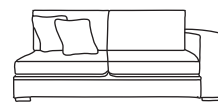

Chaise LHF or RHF
CM W216 D105 H94

Bronze	Silver	Gold	Platinum
€1,595	€2,020	€2,360	€2,785

Three Seater Lounger LHF or RHF
CM W121 D169 H94

Bronze	Silver	Gold	Platinum
€1,590	€2,030	€2,205	€2,895

Two Seater Lounger LHF or RHF
CM W89 D169 H94

Bronze	Silver	Gold	Platinum
€1,480	€1,915	€2,090	€2,555

Three Seater One Arm LHF or RHF
CM W217 D105 H94

Bronze	Silver	Gold	Platinum
€1,595	€2,020	€2,360	€2,785

Two Seater One Arm LHF or RHF
CM W154 D105 H94

Bronze	Silver	Gold	Platinum
€1,495	€1,855	€2,025	€2,565

Love Seat One Arm LHF or RHF
CM W122 D105 H94

Bronze	Silver	Gold	Platinum
€1,395	€1,640	€1,895	€2,365

Single Unit One Arm LHF or RHF
CM W90 D105 H94