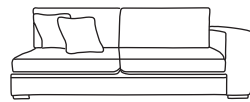

Chaise LHF or RHF
CM W216 D105 H94

Bronze	Silver	Gold	Platinum
€1,595	€2,020	€2,360	€2,785

Three Seater Lounger LHF or RHF
CM W121 D169 H94

Bronze	Silver	Gold	Platinum
€1,590	€2,030	€2,205	€2,895

Two Seater Lounger LHF or RHF
CM W89 D169 H94

Bronze	Silver	Gold	Platinum
€1,480	€1,915	€2,090	€2,555

Three Seater One Arm LHF or RHF
CM W217 D105 H94

Bronze	Silver	Gold	Platinum
€1,595	€2,020	€2,360	€2,785

Two Seater One Arm LHF or RHF
CM W154 D105 H94

Bronze	Silver	Gold	Platinum
€1,495	€1,855	€2,025	€2,565

Love Seat One Arm LHF or RHF
CM W122 D105 H94

Bronze	Silver	Gold	Platinum
€1,395	€1,640	€1,895	€2,365

Single Unit One Arm LHF or RHF
CM W90 D105 H94