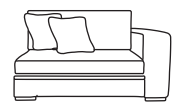

Bronze	Silver	Gold	Platinum
€1,480	€1,915	€2,090	€2,555

Three Seater One Arm LHF or RHF
CM W217 D105 H94

Bronze	Silver	Gold	Platinum
€1,595	€2,020	€2,360	€2,785

Two Seater One Arm LHF or RHF
CM W154 D105 H94

Bronze	Silver	Gold	Platinum
€1,495	€1,855	€2,025	€2,565

Love Seat One Arm LHF or RHF
CM W122 D105 H94

Bronze	Silver	Gold	Platinum
€1,395	€1,640	€1,895	€2,365

Single Unit One Arm LHF or RHF
CM W90 D105 H94

Bronze	Silver	Gold	Platinum
€1,015	€1,285	€1,430	€1,670

Corner Unit
CM W105 D105 H94

Bronze	Silver	Gold	Platinum
€1,195	€1,405	€1,595	€1,745

Three Seater Unit
CM W194 D105 H94

Bronze	Silver	Gold	Platinum
€1,390	€1,930	€2,095	€2,445