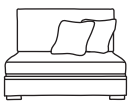

Bronze	Silver	Gold	Platinum
€1,495	€1,855	€2,025	€2,565

Love Seat One Arm LHF or RHF
CM W122 D105 H94

Bronze	Silver	Gold	Platinum
€1,395	€1,640	€1,895	€2,365

Single Unit One Arm LHF or RHF
CM W90 D105 H94

Bronze	Silver	Gold	Platinum
€1,015	€1,285	€1,430	€1,670

Corner Unit
CM W105 D105 H94

Bronze	Silver	Gold	Platinum
€1,195	€1,405	€1,595	€1,745

Three Seater Unit
CM W194 D105 H94

Bronze	Silver	Gold	Platinum
€1,390	€1,930	€2,095	€2,445

Two Seater Unit
CM W130 D105 H94

Bronze	Silver	Gold	Platinum
€1,200	€1,555	€1,705	€2,075

Love Seat Unit
CM W98 D105 H94

Bronze	Silver	Gold	Platinum
€1,100	€1,410	€1,610	€1,950

Single Unit
CM W66 D105 H94

Bronze	Silver	Gold	Platinum
€785	€980	€1,105	€1,190