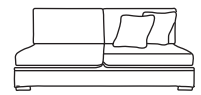

Bronze	Silver	Gold	Platinum
€1,495	€1,855	€2,025	€2,565

Love Seat One Arm LHF or RHF
CM W122 D105 H94

Bronze	Silver	Gold	Platinum
€1,395	€1,640	€1,895	€2,365

Single Unit One Arm LHF or RHF
CM W90 D105 H94

Bronze	Silver	Gold	Platinum
€1,015	€1,285	€1,430	€1,670

Corner Unit
CM W105 D105 H94

Bronze	Silver	Gold	Platinum
€1,195	€1,405	€1,595	€1,745

Three Seater Unit
CM W194 D105 H94

Bronze	Silver	Gold	Platinum
€1,390	€1,930	€2,095	€2,445

Two Seater Unit
CM W130 D105 H94

Bronze	Silver	Gold	Platinum
€1,200	€1,555	€1,705	€2,075

Love Seat Unit
CM W98 D105 H94

Bronze	Silver	Gold	Platinum
€1,100	€1,410	€1,610	€1,950

Single Unit
CM W66 D105 H94

Bronze	Silver	Gold	Platinum
€785	€980	€1,105	€1,190