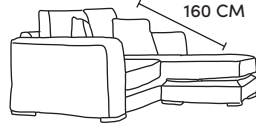

FINLINE

FURNITURE

ANTONIO CORNER

Three Seater Chaise End
CM W243 D105 H94

Bronze	Silver	Gold	Platinum
€2,355	€2,750	€3,205	€3,845

Two Seater Chaise End Sofa
CM W179 D105 H94

Bronze	Silver	Gold	Platinum
€2,165	€2,460	€2,870	€3,470