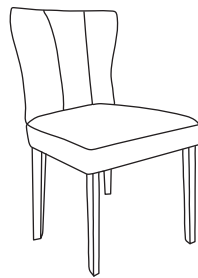

F · F

THE ARDMORE

Chair
CM W58 D54 H89

Bronze	Silver	Gold	Platinum
€520	€545	€580	€610

THE KILMORE

Chair
CM W51 D50 H89

Bronze	Silver	Gold	Platinum
€480	€495	€510	€525

Our sofas and chairs carry a 20-year frame guarantee. You choose your preferred fabric, leg and finish. "Medium" seat density is standard across the range. All pieces are handmade and sizes may vary by approximately 2-4cm. Ensure access to your room is confirmed for seamless delivery. Pricing subject to change.