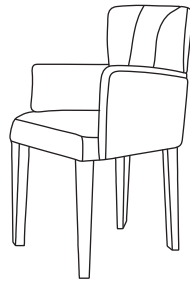

F · F

THE ARDMORE

Chair
CM W58 D54 H89

Bronze	Silver	Gold	Platinum
€520	€545	€580	€610

THE KILMORE

Chair
CM W51 D50 H89

Bronze	Silver	Gold	Platinum
€480	€495	€510	€525

Our sofas and chairs carry a 20-year frame guarantee. You choose your preferred fabric, leg and finish. "Medium" seat density is standard across the range. All pieces are handmade and sizes may vary by approximately 2-4cm. Ensure access to your room is confirmed for seamless delivery. Pricing subject to change.