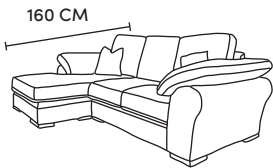

F · F

THE ATLAS CORNER

Three Seater Chaise End
CM W254 D105 H94

Bronze	Silver	Gold	Platinum
€2,355	€2,750	€3,205	€3,845

Two Seater Chaise End
CM W190 D105 H94

Bronze	Silver	Gold	Platinum
€2,165	€2,460	€2,870	€3,470