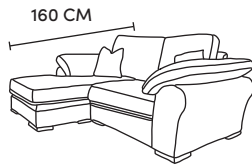

F · F

THE ATLAS CORNER

Three Seater Chaise End
CM W254 D105 H94

Bronze	Silver	Gold	Platinum
€2,355	€2,750	€3,205	€3,845

Two Seater Chaise End
CM W190 D105 H94

Bronze	Silver	Gold	Platinum
€2,165	€2,460	€2,870	€3,470