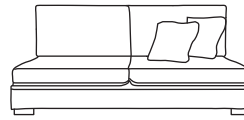

Bronze	Silver	Gold	Platinum
€1,495	€1,855	€2,025	€2,565

Love Seat One Arm LHF or RHF
CM W126 D105 H94

Bronze	Silver	Gold	Platinum
€1,395	€1,640	€1,895	€2,365

Single Unit One Arm LHF or RHF
CM W94 D105 H94

Bronze	Silver	Gold	Platinum
€1,015	€1,285	€1,430	€1,670

Corner Unit
CM W105 D105 H94

Bronze	Silver	Gold	Platinum
€1,195	€1,405	€1,595	€1,745

Three Seater Unit
CM W194 D105 H94

Bronze	Silver	Gold	Platinum
€1,390	€1,930	€2,095	€2,445

Two Seater Unit
CM W130 D105 H94

Bronze	Silver	Gold	Platinum
€1,200	€1,555	€1,705	€2,075

Love Seat Unit
CM W98 D105 H94

Bronze	Silver	Gold	Platinum
€1,100	€1,410	€1,610	€1,950

Single Unit
CM W65 D105 H94

Bronze	Silver	Gold	Platinum
€785	€980	€1,105	€1,190