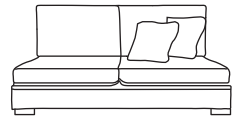

Bronze	Silver	Gold	Platinum
€1,495	€1,855	€2,025	€2,565

Love Seat One Arm LHF or RHF
CM W126 D105 H94

Bronze	Silver	Gold	Platinum
€1,395	€1,640	€1,895	€2,365

Single Unit One Arm LHF or RHF
CM W94 D105 H94

Bronze	Silver	Gold	Platinum
€1,015	€1,285	€1,430	€1,670

Corner Unit
CM W105 D105 H94

Bronze	Silver	Gold	Platinum
€1,195	€1,405	€1,595	€1,745

Three Seater Unit
CM W194 D105 H94

Bronze	Silver	Gold	Platinum
€1,390	€1,930	€2,095	€2,445

Two Seater Unit
CM W130 D105 H94

Bronze	Silver	Gold	Platinum
€1,200	€1,555	€1,705	€2,075

Love Seat Unit
CM W98 D105 H94

Bronze	Silver	Gold	Platinum
€1,100	€1,410	€1,610	€1,950

Single Unit
CM W65 D105 H94

Bronze	Silver	Gold	Platinum
€785	€980	€1,105	€1,190