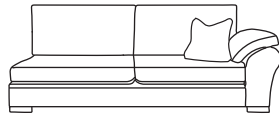

Chaise LHF or RHF
CM W216 D105 H94

Bronze	Silver	Gold	Platinum
€1,595	€2,020	€2,360	€2,785

Three Seater Lounger LHF or RHF
CM W126 D169 H94

Bronze	Silver	Gold	Platinum
€1,590	€2,030	€2,205	€2,895

Two Seater Lounger LHF or RHF
CM W94 D169 H94

Bronze	Silver	Gold	Platinum
€1,480	€1,915	€2,090	€2,555

Three Seater One Arm LHF or RHF
CM W221 D105 H94

Bronze	Silver	Gold	Platinum
€1,595	€2,020	€2,360	€2,785

Two Seater One Arm LHF or RHF
CM W157 D105 H94

Bronze	Silver	Gold	Platinum
€1,495	€1,855	€2,025	€2,565

Love Seat One Arm LHF or RHF
CM W126 D105 H94

Bronze	Silver	Gold	Platinum
€1,395	€1,640	€1,895	€2,365

Single Unit One Arm LHF or RHF
CM W94 D105 H94