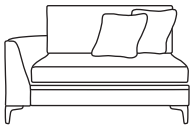

Bronze	Silver	Gold	Platinum
€1,330	€1,765	€1,965	€2,175

Two Seater Lounger LHF or RHF
CM W80 D162 H87

Bronze	Silver	Gold	Platinum
€1,210	€1,655	€1,850	€2,050

Three Seater One Arm LHF or RHF
CM W191 D100 H87

Bronze	Silver	Gold	Platinum
€1,450	€1,815	€2,025	€2,360

Two Seater One Arm LHF or RHF
CM W136 D100 H87

Bronze	Silver	Gold	Platinum
€1,210	€1,505	€1,620	€1,810

Love Seat One Arm LHF or RHF
CM W108 D100 H87