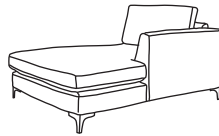

Two Seater Chaise End LHF or RHF
CM W159 D100 H87

Bronze	Silver	Gold	Platinum
€1,935	€2,430	€2,735	€3,015

Chaise LHF or RHF
CM W215 D100 H87

Bronze	Silver	Gold	Platinum
€1,450	€1,815	€2,025	€2,350

Three Seater Lounger LHF or RHF
CM W108 D162 H87

Bronze	Silver	Gold	Platinum
€1,330	€1,765	€1,965	€2,175

Two Seater Lounger LHF or RHF
CM W80 D162 H87

Bronze	Silver	Gold	Platinum
€1,210	€1,655	€1,850	€2,050

Three Seater One Arm LHF or RHF
CM W191 D100 H87