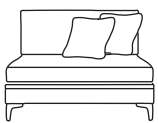

Bronze	Silver	Gold	Platinum
€1,450	€1,815	€2,025	€2,360

Two Seater One Arm LHF or RHF
CM W136 D100 H87

Bronze	Silver	Gold	Platinum
€1,210	€1,505	€1,620	€1,810

Love Seat One Arm LHF or RHF
CM W108 D100 H87

Bronze	Silver	Gold	Platinum
€1,150	€1,420	€1,560	€1,835

Single Unit One Arm
CM W80 D100 H87

Bronze	Silver	Gold	Platinum
€970	€1,190	€1,305	€1,430

Three Seater Unit
CM W170 D100 H87

Bronze	Silver	Gold	Platinum
€1,270	€1,655	€1,850	€2,050

Two Seater Unit
CM W114 D100 H87

Bronze	Silver	Gold	Platinum
€1,055	€1,400	€1,520	€1,680

Love Seat Unit
CM W86 D100 H87

Bronze	Silver	Gold	Platinum
€1,025	€1,320	€1,440	€1,720

Corner Unit
CM W100 D100 H87