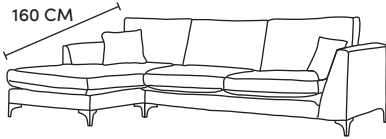

F · F

THE BALTIMORE CORNER

Grand Chaise End LHF or RHF
CM W270 D100 H87

Bronze	Silver	Gold	Platinum
€2,185	€3,070	€3,395	€3,755

Three Seater Chaise End LHF or RHF
CM W215 D160 H87

Bronze	Silver	Gold	Platinum
€2,060	€2,750	€3,075	€3,385

Two Seater Chaise End LHF or RHF
CM W159 D100 H87

Bronze	Silver	Gold	Platinum
€1,935	€2,430	€2,735	€3,015

Chaise LHF or RHF
CM W215 D100 H87

Bronze	Silver	Gold	Platinum
€1,450	€1,815	€2,025	€2,350

Three Seater Lounger LHF or RHF
CM W108 D162 H87

Bronze	Silver	Gold	Platinum
€1,330	€1,765	€1,965	€2,175

Two Seater Lounger LHF or RHF
CM W80 D162 H87

Bronze	Silver	Gold	Platinum
€1,210	€1,655	€1,850	€2,050

Three Seater One Arm LHF or RHF
CM W191 D100 H87