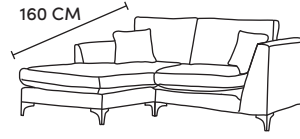

F · F

THE BALTIMORE CORNER

Grand Chaise End LHF or RHF
CM W270 D100 H87

Bronze	Silver	Gold	Platinum
€2,185	€3,070	€3,395	€3,755

Three Seater Chaise End LHF or RHF
CM W215 D160 H87

Bronze	Silver	Gold	Platinum
€2,060	€2,750	€3,075	€3,385

Two Seater Chaise End LHF or RHF
CM W159 D100 H87

Bronze	Silver	Gold	Platinum
€1,935	€2,430	€2,735	€3,015

Chaise LHF or RHF
CM W215 D100 H87

Bronze	Silver	Gold	Platinum
€1,450	€1,815	€2,025	€2,350

Three Seater Lounger LHF or RHF
CM W108 D162 H87

Bronze	Silver	Gold	Platinum
€1,330	€1,765	€1,965	€2,175

Two Seater Lounger LHF or RHF
CM W80 D162 H87

Bronze	Silver	Gold	Platinum
€1,210	€1,655	€1,850	€2,050

Three Seater One Arm LHF or RHF
CM W191 D100 H87