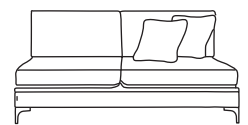

Bronze	Silver	Gold	Platinum
€1,450	€1,815	€2,025	€2,360

Two Seater One Arm LHF or RHF
CM W136 D100 H87

Bronze	Silver	Gold	Platinum
€1,210	€1,505	€1,620	€1,810

Love Seat One Arm LHF or RHF
CM W108 D100 H87

Bronze	Silver	Gold	Platinum
€1,150	€1,420	€1,560	€1,835

Single Unit One Arm
CM W80 D100 H87

Bronze	Silver	Gold	Platinum
€970	€1,190	€1,305	€1,430

Three Seater Unit
CM W170 D100 H87

Bronze	Silver	Gold	Platinum
€1,270	€1,655	€1,850	€2,050

Two Seater Unit
CM W114 D100 H87

Bronze	Silver	Gold	Platinum
€1,055	€1,400	€1,520	€1,680

Love Seat Unit
CM W86 D100 H87

Bronze	Silver	Gold	Platinum
€1,025	€1,320	€1,440	€1,720

Corner Unit
CM W100 D100 H87