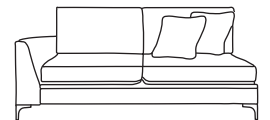

Bronze	Silver	Gold	Platinum
€1,330	€1,765	€1,965	€2,175

Two Seater Lounger LHF or RHF
CM W80 D162 H87

Bronze	Silver	Gold	Platinum
€1,210	€1,655	€1,850	€2,050

Three Seater One Arm LHF or RHF
CM W191 D100 H87

Bronze	Silver	Gold	Platinum
€1,450	€1,815	€2,025	€2,360

Two Seater One Arm LHF or RHF
CM W136 D100 H87

Bronze	Silver	Gold	Platinum
€1,210	€1,505	€1,620	€1,810

Love Seat One Arm LHF or RHF
CM W108 D100 H87

Bronze	Silver	Gold	Platinum
€1,150	€1,420	€1,560	€1,835

Single Unit One Arm
CM W80 D100 H87

Bronze	Silver	Gold	Platinum
€970	€1,190	€1,305	€1,430

Three Seater Unit
CM W170 D100 H87

Bronze	Silver	Gold	Platinum
€1,270	€1,655	€1,850	€2,050