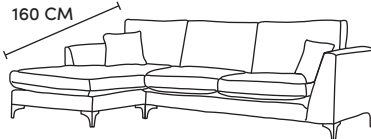

F · F

THE BALTIMORE CORNER

Grand Chaise End LHF or RHF
CM W270 D100 H87

Bronze	Silver	Gold	Platinum
€2,185	€3,070	€3,395	€3,755

Three Seater Chaise End LHF or RHF
CM W215 D160 H87

Bronze	Silver	Gold	Platinum
€2,060	€2,750	€3,075	€3,385

Two Seater Chaise End LHF or RHF
CM W159 D100 H87

Bronze	Silver	Gold	Platinum
€1,935	€2,430	€2,735	€3,015

Chaise LHF or RHF
CM W215 D100 H87

Bronze	Silver	Gold	Platinum
€1,450	€1,815	€2,025	€2,350

Three Seater Lounger LHF or RHF
CM W108 D162 H87

Bronze	Silver	Gold	Platinum
€1,330	€1,765	€1,965	€2,175

Two Seater Lounger LHF or RHF
CM W80 D162 H87

Bronze	Silver	Gold	Platinum
€1,210	€1,655	€1,850	€2,050

Three Seater One Arm LHF or RHF
CM W191 D100 H87