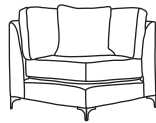

Bronze	Silver	Gold	Platinum
€1,450	€1,815	€2,025	€2,360

Two Seater One Arm LHF or RHF
CM W136 D100 H87

Bronze	Silver	Gold	Platinum
€1,210	€1,505	€1,620	€1,810

Love Seat One Arm LHF or RHF
CM W108 D100 H87

Bronze	Silver	Gold	Platinum
€1,150	€1,420	€1,560	€1,835

Single Unit One Arm
CM W80 D100 H87

Bronze	Silver	Gold	Platinum
€970	€1,190	€1,305	€1,430

Three Seater Unit
CM W170 D100 H87

Bronze	Silver	Gold	Platinum
€1,270	€1,655	€1,850	€2,050

Two Seater Unit
CM W114 D100 H87

Bronze	Silver	Gold	Platinum
€1,055	€1,400	€1,520	€1,680

Love Seat Unit
CM W86 D100 H87

Bronze	Silver	Gold	Platinum
€1,025	€1,320	€1,440	€1,720

Corner Unit
CM W100 D100 H87