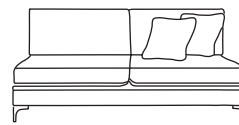

Bronze	Silver	Gold	Platinum
€1,330	€1,765	€1,965	€2,175

Two Seater Lounger LHF or RHF
CM W80 D162 H87

Bronze	Silver	Gold	Platinum
€1,210	€1,655	€1,850	€2,050

Three Seater One Arm LHF or RHF
CM W191 D100 H87

Bronze	Silver	Gold	Platinum
€1,450	€1,815	€2,025	€2,360

Two Seater One Arm LHF or RHF
CM W136 D100 H87

Bronze	Silver	Gold	Platinum
€1,210	€1,505	€1,620	€1,810

Love Seat One Arm LHF or RHF
CM W108 D100 H87

Bronze	Silver	Gold	Platinum
€1,150	€1,420	€1,560	€1,835

Single Unit One Arm
CM W80 D100 H87

Bronze	Silver	Gold	Platinum
€970	€1,190	€1,305	€1,430

Three Seater Unit
CM W170 D100 H87

Bronze	Silver	Gold	Platinum
€1,270	€1,655	€1,850	€2,050

Two Seater Unit
CM W114 D100 H87

Bronze	Silver	Gold	Platinum
€1,055	€1,400	€1,520	€1,680

Love Seat Unit
CM W86 D100 H87

Bronze	Silver	Gold	Platinum
€1,025	€1,320	€1,440	€1,720

Corner Unit
CM W100 D100 H87