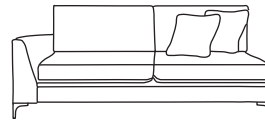

F · F

THE BALTIMORE CORNER

Grand Chaise End LHF or RHF
CM W270 D100 H87

Bronze	Silver	Gold	Platinum
€2,185	€3,070	€3,395	€3,755

Three Seater Chaise End LHF or RHF
CM W215 D160 H87

Bronze	Silver	Gold	Platinum
€2,060	€2,750	€3,075	€3,385

Two Seater Chaise End LHF or RHF
CM W159 D100 H87

Bronze	Silver	Gold	Platinum
€1,935	€2,430	€2,735	€3,015

Chaise LHF or RHF
CM W215 D100 H87

Bronze	Silver	Gold	Platinum
€1,450	€1,815	€2,025	€2,350

Three Seater Lounger LHF or RHF
CM W108 D162 H87

Bronze	Silver	Gold	Platinum
€1,330	€1,765	€1,965	€2,175

Two Seater Lounger LHF or RHF
CM W80 D162 H87

Bronze	Silver	Gold	Platinum
€1,210	€1,655	€1,850	€2,050

Three Seater One Arm LHF or RHF
CM W191 D100 H87

Bronze	Silver	Gold	Platinum
€1,450	€1,815	€2,025	€2,360

Two Seater One Arm LHF or RHF
CM W136 D100 H87

Bronze	Silver	Gold	Platinum
€1,210	€1,505	€1,620	€1,810

Love Seat One Arm LHF or RHF
CM W108 D100 H87