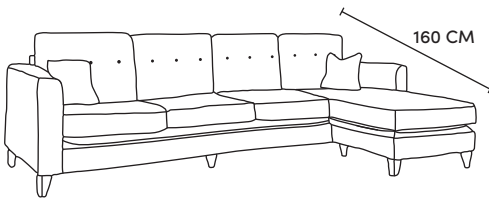

Bronze	Silver	Gold	Platinum
€1,385	€1,650	€1,820	€2,360

Four Seater Chaise End Sofa LHF or RHF
CM W293 D94 H90

Bronze	Silver	Gold	Platinum
€2,240	€2,715	€3,075	€3,570

Three Seater Chaise End Sofa LHF or RHF
CM W228 D94 H90

Our sofas and chairs carry a 20-year frame guarantee. You choose your preferred fabric, leg and finish. "Medium" seat density is standard across the range. Soft and firm seat options are available also. A feather-quilted seat option is available at an additional cost. A high back option is available on most models, as are armcaps and throws and come at an additional cost. *The footstool and island in this model have the option of storage at additional cost of €150. Complimentary scatter cushions come as per sketches shown. All pieces are handmade and sizes may vary by approximately 2-4cm. Ensure access to your room is confirmed for seamless delivery. Pricing subject to change.