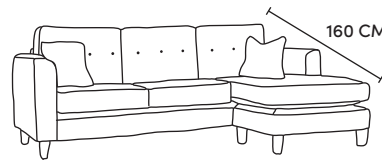

F · F

THE BOLAND

Four Seater Sofa
CM W293 D94 H90

Bronze	Silver	Gold	Platinum
€1,910	€2,285	€2,535	€3,155

Three Seater Sofa
CM W228 D94 H90

Bronze	Silver	Gold	Platinum
€1,730	€2,070	€2,285	€2,855

Two Seater Sofa
CM W162 D94 H90

Bronze	Silver	Gold	Platinum
€1,385	€1,650	€1,820	€2,360

Four Seater Chaise End Sofa LHF or RHF
CM W293 D94 H90

Bronze	Silver	Gold	Platinum
€2,240	€2,715	€3,075	€3,570

Three Seater Chaise End Sofa LHF or RHF
CM W228 D94 H90

Our sofas and chairs carry a 20-year frame guarantee. You choose your preferred fabric, leg and finish. "Medium" seat density is standard across the range. Soft and firm seat options are available also. A feather-quilted seat option is available at an additional cost. A high back option is available on most models, as are armcaps and throws and come at an additional cost. *The footstool and island in this model have the option of storage at additional cost of €150. Complimentary scatter cushions come as per sketches shown. All pieces are handmade and sizes may vary by approximately 2-4cm. Ensure access to your room is confirmed for seamless delivery. Pricing subject to change.