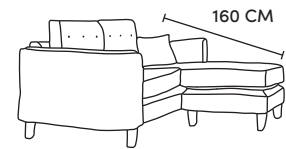

Bronze	Silver	Gold	Platinum
€1,385	€1,650	€1,820	€2,360

Four Seater Chaise End Sofa LHF or RHF
CM W293 D94 H90

Bronze	Silver	Gold	Platinum
€2,240	€2,715	€3,075	€3,570

Three Seater Chaise End Sofa LHF or RHF
CM W228 D94 H90

Bronze	Silver	Gold	Platinum
€2,070	€2,460	€2,685	€3,240

Two Seater Chaise End Sofa LHF or RHF
CM W162 D94 H90

Bronze	Silver	Gold	Platinum
€1,715	€2,080	€2,355	€2,635

Love Seat
CM W120 D94 H90

Bronze	Silver	Gold	Platinum
€1,285	€1,570	€1,770	€2,165

Our sofas and chairs carry a 20-year frame guarantee. You choose your preferred fabric, leg and finish. "Medium" seat density is standard across the range. Soft and firm seat options are available also. A feather-quilted seat option is available at an additional cost. A high back option is available on most models, as are armcaps and throws and come at an additional cost. *The footstool and island in this model have the option of storage at additional cost of €150. Complimentary scatter cushions come as per sketches shown. All pieces are handmade and sizes may vary by approximately 2-4cm. Ensure access to your room is confirmed for seamless delivery. Pricing subject to change.