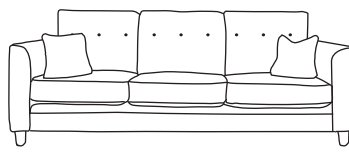

F · F

THE BOLAND

Four Seater Sofa
CM W293 D94 H90

Bronze	Silver	Gold	Platinum
€1,910	€2,285	€2,535	€3,155

Three Seater Sofa
CM W228 D94 H90

Bronze	Silver	Gold	Platinum
€1,730	€2,070	€2,285	€2,855

Two Seater Sofa
CM W162 D94 H90

Bronze	Silver	Gold	Platinum
€1,385	€1,650	€1,820	€2,360

Four Seater Chaise End Sofa LHF or RHF
CM W293 D94 H90

Bronze	Silver	Gold	Platinum
€2,240	€2,715	€3,075	€3,570

Three Seater Chaise End Sofa LHF or RHF
CM W228 D94 H90

Our sofas and chairs carry a 20-year frame guarantee. You choose your preferred fabric, leg and finish. "Medium" seat density is standard across the range. Soft and firm seat options are available also. A feather-quilted seat option is available at an additional cost. A high back option is available on most models, as are armcaps and throws and come at an additional cost. *The footstool and island in this model have the option of storage at additional cost of €150. Complimentary scatter cushions come as per sketches shown. All pieces are handmade and sizes may vary by approximately 2-4cm. Ensure access to your room is confirmed for seamless delivery. Pricing subject to change.