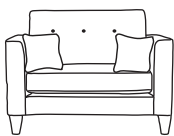

Bronze	Silver	Gold	Platinum
€1,385	€1,650	€1,820	€2,360

Four Seater Chaise End Sofa LHF or RHF
CM W293 D94 H90

Bronze	Silver	Gold	Platinum
€2,240	€2,715	€3,075	€3,570

Three Seater Chaise End Sofa LHF or RHF
CM W228 D94 H90

Bronze	Silver	Gold	Platinum
€2,070	€2,460	€2,685	€3,240

Two Seater Chaise End Sofa LHF or RHF
CM W162 D94 H90

Bronze	Silver	Gold	Platinum
€1,715	€2,080	€2,355	€2,635

Love Seat
CM W120 D94 H90

Bronze	Silver	Gold	Platinum
€1,285	€1,570	€1,770	€2,165

Our sofas and chairs carry a 20-year frame guarantee. You choose your preferred fabric, leg and finish. "Medium" seat density is standard across the range. Soft and firm seat options are available also. A feather-quilted seat option is available at an additional cost. A high back option is available on most models, as are armcaps and throws and come at an additional cost. *The footstool and island in this model have the option of storage at additional cost of €150. Complimentary scatter cushions come as per sketches shown. All pieces are handmade and sizes may vary by approximately 2-4cm. Ensure access to your room is confirmed for seamless delivery. Pricing subject to change.