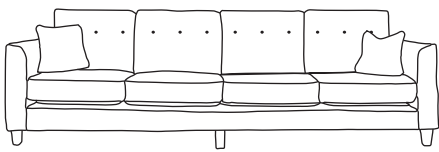

F · F

THE BOLAND

Four Seater Sofa
CM W293 D94 H90

Bronze	Silver	Gold	Platinum
€1,910	€2,285	€2,535	€3,155

Three Seater Sofa
CM W228 D94 H90

Bronze	Silver	Gold	Platinum
€1,730	€2,070	€2,285	€2,855

Two Seater Sofa
CM W162 D94 H90

Bronze	Silver	Gold	Platinum
€1,385	€1,650	€1,820	€2,360

Four Seater Chaise End Sofa LHF or RHF
CM W293 D94 H90

Bronze	Silver	Gold	Platinum
€2,240	€2,715	€3,075	€3,570

Three Seater Chaise End Sofa LHF or RHF
CM W228 D94 H90

Bronze	Silver	Gold	Platinum
€2,070	€2,460	€2,685	€3,240

Two Seater Chaise End Sofa LHF or RHF
CM W162 D94 H90

Bronze	Silver	Gold	Platinum
€1,715	€2,080	€2,355	€2,635

Love Seat
CM W120 D94 H90

Bronze	Silver	Gold	Platinum
€1,285	€1,570	€1,770	€2,165

Our sofas and chairs carry a 20-year frame guarantee. You choose your preferred fabric, leg and finish. "Medium" seat density is standard across the range. Soft and firm seat options are available also. A feather-quilted seat option is available at an additional cost. A high back option is available on most models, as are armcaps and throws and come at an additional cost. *The footstool and island in this model have the option of storage at additional cost of €150. Complimentary scatter cushions come as per sketches shown. All pieces are handmade and sizes may vary by approximately 2-4cm. Ensure access to your room is confirmed for seamless delivery. Pricing subject to change.