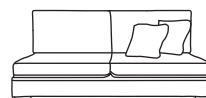

Bronze	Silver	Gold	Platinum
€1,210	€1,570	€1,715	€1,995

Love Seat One Arm LHF or RHF
CM W114 D105 H86

Bronze	Silver	Gold	Platinum
€1,150	€1,490	€1,630	€1,905

Single Unit One Arm LHF or RHF
CM W82 D105 H86

Bronze	Silver	Gold	Platinum
€875	€1,090	€1,205	€1,290

Corner Unit
CM W105 D105 H86

Bronze	Silver	Gold	Platinum
€995	€1,185	€1,395	€1,495

Three Seater Unit
CM W194 D105 H86

Bronze	Silver	Gold	Platinum
€1,250	€1,640	€1,795	€2,105

Two Seater Unit
CM W130 D105 H86

Bronze	Silver	Gold	Platinum
€1,060	€1,320	€1,440	€1,760

Love Seat Unit
CM W98 D105 H86

Bronze	Silver	Gold	Platinum
€995	€1,210	€1,380	€1,655

Single Unit
CM W66 D105 H86

Bronze	Silver	Gold	Platinum
€695	€830	€960	€1,065