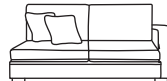

Chaise LHF or RHF
CM W105 D216 H86

Bronze	Silver	Gold	Platinum
€1,450	€1,765	€1,960	€2,295

Three Seater Lounger LHF or RHF
CM W120 D169 H86

Bronze	Silver	Gold	Platinum
€1,425	€1,800	€2,075	€2,265

Two Seater Lounger LHF or RHF
CM W89 D169 H86

Bronze	Silver	Gold	Platinum
€1,320	€1,690	€1,960	€2,145

Three Seater One Arm LHF or RHF
CM W209 D105 H86

Bronze	Silver	Gold	Platinum
€1,450	€1,765	€1,965	€2,295

Two Seater One Arm LHF or RHF
CM W146 D105 H86