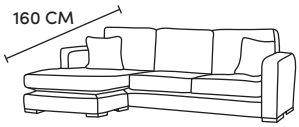

F · F

THE COLLINS CORNER

Three Seater Chaise End
CM W228 D105 H86

Bronze	Silver	Gold	Platinum
€2,075	€2,550	€3,075	€3,495

Two Seater Chaise End Sofa
CM W165 D105 H86

Bronze	Silver	Gold	Platinum
€1,900	€2,430	€2,735	€3,040