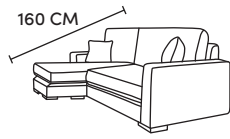

F · F

THE COLLINS CORNER

Three Seater Chaise End
CM W228 D105 H86

Bronze	Silver	Gold	Platinum
€2,075	€2,550	€3,075	€3,495

Two Seater Chaise End Sofa
CM W165 D105 H86

Bronze	Silver	Gold	Platinum
€1,900	€2,430	€2,735	€3,040