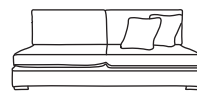

Bronze	Silver	Gold	Platinum
€1,320	€1,690	€1,960	€2,145

Three Seater One Arm LHF or RHF
CM W217 D105 H86

Bronze	Silver	Gold	Platinum
€1,450	€1,765	€1,965	€2,295

Two Seater One Arm LHF or RHF
CM W153 D105 H86

Bronze	Silver	Gold	Platinum
€1,210	€1,570	€1,715	€1,995

Love Seat One Arm LHF or RHF
CM W122 D105 H86

Bronze	Silver	Gold	Platinum
€1,150	€1,490	€1,630	€1,905

Single Unit One Arm LHF or RHF
CM W90 D105 H86

Bronze	Silver	Gold	Platinum
€875	€1,090	€1,205	€1,290

Corner Unit
CM W105 D105 H86

Bronze	Silver	Gold	Platinum
€995	€1,185	€1,395	€1,495

Three Seater Unit
CM W194 D105 H86

Bronze	Silver	Gold	Platinum
€1,250	€1,640	€1,795	€2,105

Two Seater Unit
CM W130 D105 H86

Bronze	Silver	Gold	Platinum
€1,060	€1,320	€1,440	€1,760

Love Seat Unit
CM W98 D105 H86

Bronze	Silver	Gold	Platinum
€995	€1,210	€1,380	€1,665

Single Unit
CM W66 D105 H86

Bronze	Silver	Gold	Platinum
€695	€830	€960	€1,065