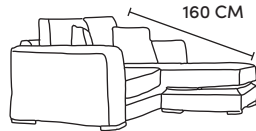

F · F

THE COLORADO CORNER

Three Seater Chaise End
CM W243 D105 H86

Bronze	Silver	Gold	Platinum
€2,075	€2,550	€3,075	€3,495

Two Seater Chaise End Sofa
CM W179 D105 H86

Bronze	Silver	Gold	Platinum
€1,900	€2,430	€2,735	€3,040