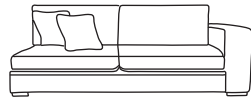

Chaise LHF or RHF
CM W105 D216 H86

Bronze	Silver	Gold	Platinum
€1,450	€1,765	€1,960	€2,295

Three Seater Lounger LHF or RHF
CM W121 D169 H86

Bronze	Silver	Gold	Platinum
€1,425	€1,800	€2,075	€2,265

Two Seater Lounger LHF or RHF
CM W89 D169 H86

Bronze	Silver	Gold	Platinum
€1,320	€1,690	€1,960	€2,145

Three Seater One Arm LHF or RHF
CM W217 D105 H86

Bronze	Silver	Gold	Platinum
€1,450	€1,765	€1,965	€2,295

Two Seater One Arm LHF or RHF
CM W153 D105 H86

Bronze	Silver	Gold	Platinum
€1,210	€1,570	€1,715	€1,995

Love Seat One Arm LHF or RHF
CM W122 D105 H86

Bronze	Silver	Gold	Platinum
€1,150	€1,490	€1,630	€1,905

Single Unit One Arm LHF or RHF
CM W90 D105 H86