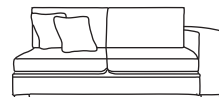

Chaise LHF or RHF
CM W105 D216 H86

Bronze	Silver	Gold	Platinum
€1,450	€1,765	€1,960	€2,295

Three Seater Lounger LHF or RHF
CM W121 D169 H86

Bronze	Silver	Gold	Platinum
€1,425	€1,800	€2,075	€2,265

Two Seater Lounger LHF or RHF
CM W89 D169 H86

Bronze	Silver	Gold	Platinum
€1,320	€1,690	€1,960	€2,145

Three Seater One Arm LHF or RHF
CM W217 D105 H86

Bronze	Silver	Gold	Platinum
€1,450	€1,765	€1,965	€2,295

Two Seater One Arm LHF or RHF
CM W153 D105 H86

Bronze	Silver	Gold	Platinum
€1,210	€1,570	€1,715	€1,995

Love Seat One Arm LHF or RHF
CM W122 D105 H86

Bronze	Silver	Gold	Platinum
€1,150	€1,490	€1,630	€1,905

Single Unit One Arm LHF or RHF
CM W90 D105 H86