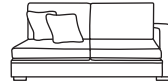

Chaise LHF or RHF
CM W216 D105 H94

Bronze	Silver	Gold	Platinum
€1,595	€2,020	€2,360	€2,785

Three Seater Lounger LHF or RHF
CM W120 D169 H94

Bronze	Silver	Gold	Platinum
€1,590	€2,030	€2,205	€2,895

Two Seater Lounger LHF or RHF
CM W89 D169 H94

Bronze	Silver	Gold	Platinum
€1,480	€1,915	€2,090	€2,555

Three Seater One Arm LHF or RHF
CM W209 D105 H94

Bronze	Silver	Gold	Platinum
€1,595	€2,020	€2,360	€2,785

Two Seater One Arm LHF or RHF
CM W146 D105 H94