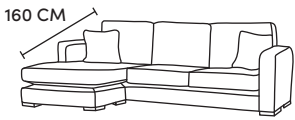

F · F

THE DAYTONA CORNER

Three Seater Chaise End
CM W243 D160 H94

Bronze	Silver	Gold	Platinum
€2,355	€2,750	€3,205	€3,845

Two Seater Chaise End Sofa
CM W180 D160 H94

Bronze	Silver	Gold	Platinum
€2,165	€2,460	€2,870	€3,470