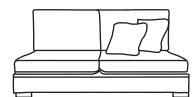

Bronze	Silver	Gold	Platinum
€1,495	€1,855	€2,025	€2,565

Love Seat One Arm LHF or RHF
CM W114 D105 H94

Bronze	Silver	Gold	Platinum
€1,395	€1,640	€1,895	€2,365

Single Unit One Arm LHF or RHF
CM W82 D105 H86

Bronze	Silver	Gold	Platinum
€1,015	€1,285	€1,430	€1,670

Corner Unit
CM W105 D105 H94

Bronze	Silver	Gold	Platinum
€1,195	€1,405	€1,595	€1,745

Three Seater Unit
CM W194 D105 H94

Bronze	Silver	Gold	Platinum
€1,390	€1,930	€2,095	€2,445

Two Seater Unit
CM W130 D105 H94

Bronze	Silver	Gold	Platinum
€1,200	€1,555	€1,705	€2,075

Love Seat Unit
CM W98 D105 H94

Bronze	Silver	Gold	Platinum
€1,100	€1,410	€1,610	€1,950

Single Unit
CM W66 D105 H94

Bronze	Silver	Gold	Platinum
€785	€980	€1,105	€1,190