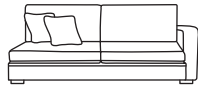

Chaise LHF or RHF
CM W216 D105 H94

Bronze	Silver	Gold	Platinum
€1,595	€2,020	€2,360	€2,785

Three Seater Lounger LHF or RHF
CM W120 D169 H94

Bronze	Silver	Gold	Platinum
€1,590	€2,030	€2,205	€2,895

Two Seater Lounger LHF or RHF
CM W89 D169 H94

Bronze	Silver	Gold	Platinum
€1,480	€1,915	€2,090	€2,555

Three Seater One Arm LHF or RHF
CM W209 D105 H94

Bronze	Silver	Gold	Platinum
€1,595	€2,020	€2,360	€2,785

Two Seater One Arm LHF or RHF
CM W146 D105 H94

Bronze	Silver	Gold	Platinum
€1,495	€1,855	€2,025	€2,565

Love Seat One Arm LHF or RHF
CM W114 D105 H94

Bronze	Silver	Gold	Platinum
€1,395	€1,640	€1,895	€2,365

Single Unit One Arm LHF or RHF
CM W82 D105 H86