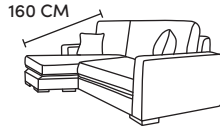

F · F

THE DAYTONA CORNER

Three Seater Chaise End
CM W243 D160 H94

Bronze	Silver	Gold	Platinum
€2,355	€2,750	€3,205	€3,845

Two Seater Chaise End Sofa
CM W180 D160 H94

Bronze	Silver	Gold	Platinum
€2,165	€2,460	€2,870	€3,470