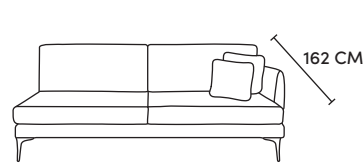

Two Seater One Arm LHF or RHF
CM W140 D100 H85

Three Seater One Arm LHF or RHF
CM W206 D100 H85

Bronze	Silver	Gold	Platinum
€1,450	€1,815	€2,025	€2,360