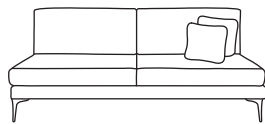

Three Seater Unit
CM W201 D100 H85

Bronze	Silver	Gold	Platinum
€1,270	€1,655	€1,850	€2,050