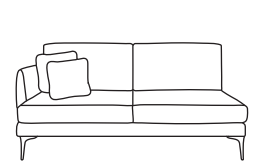

Two Seater One Arm LHF or RHF
CM W140 D100 H85

Bronze	Silver	Gold	Platinum
€1,210	€1,505	€1,620	€1,810