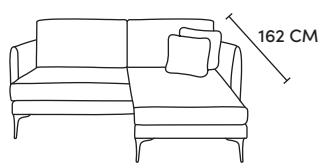

## THE MARCO CORNER

Three Seater Chaise End  
CM W216 D100 H85

| Bronze | Silver | Gold   | Platinum |
|--------|--------|--------|----------|
| €2,060 | €2,750 | €3,075 | €3,385   |

Two Seater Chaise End Sofa  
CM W145 D162 H85

Island\*  
CM W98 D65 H43

| Bronze | Silver | Gold | Platinum |
|--------|--------|------|----------|
| €455   | €600   | €720 | €825     |

Our sofas and chairs carry a 20-year frame guarantee. You choose your preferred fabric, leg and finish. "Medium" seat density is standard across the range. Soft and firm seat options are available also. A feather-quilted seat option is available at an additional cost. A high back option is available on most models, as are armcaps and throws and come at an additional cost. \*The footstool and island in this model have the option of storage at additional cost of €150. Complimentary scatter cushions come as per sketches shown. All pieces are handmade and sizes may vary by approximately 2-4cm. Ensure access to your room is confirmed for seamless delivery. Pricing subject to change.