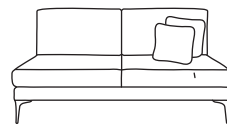

Two Seater One Arm LHF or RHF  
CM W140 D100 H85

| Bronze | Silver | Gold   | Platinum |
|--------|--------|--------|----------|
| €1,210 | €1,505 | €1,620 | €1,810   |

Love Seat One Arm LHF or RHF  
CM W107 D100 H85

Two Seater Unit  
CM W135 D100 H85

| Bronze | Silver | Gold   | Platinum |
|--------|--------|--------|----------|
| €1,055 | €1,400 | €1,520 | €1,680   |

Love Seat Unit  
CM W102 D100 H85

| Bronze | Silver | Gold   | Platinum |
|--------|--------|--------|----------|
| €1,025 | €1,320 | €1,440 | €1,720   |