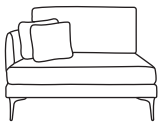

Love Seat One Arm LHF or RHF
CM W107 D100 H85

Bronze	Silver	Gold	Platinum
€1,150	€1,420	€1,560	€1,835