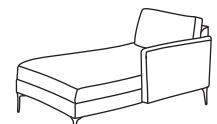

Two Seater Unit  
CM W135 D100 H85

| Bronze | Silver | Gold   | Platinum |
|--------|--------|--------|----------|
| €1,055 | €1,400 | €1,520 | €1,680   |

Love Seat Unit  
CM W102 D100 H85

| Bronze | Silver | Gold   | Platinum |
|--------|--------|--------|----------|
| €1,025 | €1,320 | €1,440 | €1,720   |

Corner Unit  
CM W100 D100 H85

| Bronze | Silver | Gold   | Platinum |
|--------|--------|--------|----------|
| €1,035 | €1,265 | €1,410 | €1,670   |

Single Unit One Arm LFT or RHF  
CM W75 D100 H85

| Bronze | Silver | Gold   | Platinum |
|--------|--------|--------|----------|
| €970   | €1,190 | €1,305 | €1,430   |

Single Unit  
CM W70 D100 H85

| Bronze | Silver | Gold   | Platinum |
|--------|--------|--------|----------|
| €830   | €1,035 | €1,145 | €1,265   |

Three Seater Lounger LHF or RHF  
CM W107 D163 H85

| Bronze | Silver | Gold   | Platinum |
|--------|--------|--------|----------|
| €1,330 | €1,765 | €1,965 | €2,175   |