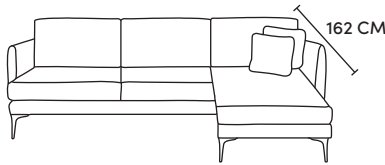

## THE MARCO CORNER

Three Seater Chaise End  
CM W216 D100 H85

| Bronze | Silver | Gold   | Platinum |
|--------|--------|--------|----------|
| €2,060 | €2,750 | €3,075 | €3,385   |

Two Seater Chaise End Sofa  
CM W145 D162 H85

Island\*  
CM W98 D65 H43

| Bronze | Silver | Gold | Platinum |
|--------|--------|------|----------|
| €455   | €600   | €720 | €825     |

Our sofas and chairs carry a 20-year frame guarantee. You choose your preferred fabric, leg and finish. "Medium" seat density is standard across the range. Soft and firm seat options are available also. A feather-quilted seat option is available at an additional cost. A high back option is available on most models, as are armcaps and throws and come at an additional cost. \*The footstool and island in this model have the option of storage at additional cost of €150. Complimentary scatter cushions come as per sketches shown. All pieces are handmade and sizes may vary by approximately 2-4cm. Ensure access to your room is confirmed for seamless delivery. Pricing subject to change.