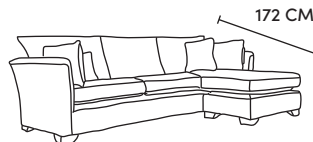

Bronze	Silver	Gold	Platinum
€1,755	€2,075	€2,380	€2,715

Love Seat
CM W145 D107 H97

Bronze	Silver	Gold	Platinum
€1,510	€1,765	€2,230	€2,495

Armchair**
CM W94 D86 H97

Bronze	Silver	Gold	Platinum
€1,050	€1,335	€1,440	€1,740

Footstool*
CM W104 D74 H44

Bronze	Silver	Gold	Platinum
€485	€606	€755	€900

Grand Chaise End LHF or RHF
CM W239 D107 H97

Bronze	Silver	Gold	Platinum
€2,485	€3,000	€3,450	€3,990

Three Seater Chaise End LHF or RHF
CM W215 D107 H97

Bronze	Silver	Gold	Platinum
€2,360	€2,835	€3,190	€3,805

Two Seater Chaise End LHF or RHF
CM W189 D107 H97

Bronze	Silver	Gold	Platinum
€2,235	€2,675	€3,130	€3,625

Our sofas and chairs carry a 20-year frame guarantee. You choose your preferred fabric, leg and finish. "Medium" seat density is standard across the range. Soft and firm seat options are available also. A feather-quilted seat option is available at an additional cost. The length of each piece can be altered to suit your space at an additional cost. The option of armcaps and throws are available at an additional cost. *The footstool in this model have the option of storage at additional cost of €150. **Swivel chair option is available on this model at additional cost of €100. Complimentary scatter cushions come as per sketches shown. All pieces are handmade and sizes may vary by approximately 2-4cm. Ensure access to your room is confirmed for seamless delivery. Pricing subject to change.