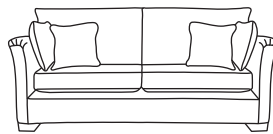

F · F

THE MONROE

Grand Sofa
CM W239 D107 H97

Bronze	Silver	Gold	Platinum
€2,150	€2,570	€2,920	€3,335

Three Seater Sofa
CM W215 D107 H97

Bronze	Silver	Gold	Platinum
€1,875	€2,230	€2,540	€2,905

Two Seater Sofa
CM W189 D107 H97

Bronze	Silver	Gold	Platinum
€1,755	€2,075	€2,380	€2,715

Love Seat
CM W145 D107 H97

Bronze	Silver	Gold	Platinum
€1,510	€1,765	€2,230	€2,495

Armchair**
CM W94 D86 H97

Bronze	Silver	Gold	Platinum
€1,050	€1,335	€1,440	€1,740

Bronze	Silver	Gold	Platinum
€2,360	€2,835	€3,190	€3,805

Two Seater Chaise End LHF or RHF
CM W189 D107 H97

Bronze	Silver	Gold	Platinum
€2,235	€2,675	€3,130	€3,625

Our sofas and chairs carry a 20-year frame guarantee. You choose your preferred fabric, leg and finish. "Medium" seat density is standard across the range. Soft and firm seat options are available also. A feather-quilted seat option is available at an additional cost. The length of each piece can be altered to suit your space at an additional cost. The option of armcaps and throws are available at an additional cost. *The footstool in this model have the option of storage at additional cost of €150. **Swivel chair option is available on this model at additional cost of €100. Complimentary scatter cushions come as per sketches shown. All pieces are handmade and sizes may vary by approximately 2-4cm. Ensure access to your room is confirmed for seamless delivery. Pricing subject to change.