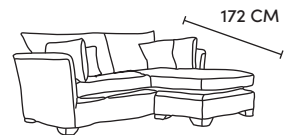

Footstool*
CM W104 D74 H44

Bronze	Silver	Gold	Platinum
€485	€606	€755	€900

Grand Chaise End LHF or RHF
CM W239 D107 H97

Bronze	Silver	Gold	Platinum
€2,485	€3,000	€3,450	€3,990

Three Seater Chaise End LHF or RHF
CM W215 D107 H97

Bronze	Silver	Gold	Platinum
€2,360	€2,835	€3,190	€3,805

Two Seater Chaise End LHF or RHF
CM W189 D107 H97

Bronze	Silver	Gold	Platinum
€2,235	€2,675	€3,130	€3,625

Our sofas and chairs carry a 20-year frame guarantee. You choose your preferred fabric, leg and finish. "Medium" seat density is standard across the range. Soft and firm seat options are available also. A feather-quilted seat option is available at an additional cost. The length of each piece can be altered to suit your space at an additional cost. The option of armcaps and throws are available at an additional cost. *The footstool in this model have the option of storage at additional cost of €150. **Swivel chair option is available on this model at additional cost of €100. Complimentary scatter cushions come as per sketches shown. All pieces are handmade and sizes may vary by approximately 2-4cm. Ensure access to your room is confirmed for seamless delivery. Pricing subject to change.