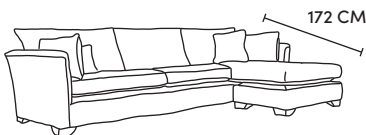

Bronze	Silver	Gold	Platinum
€1,755	€2,075	€2,380	€2,715

Love Seat
CM W145 D107 H97

Bronze	Silver	Gold	Platinum
€1,510	€1,765	€2,230	€2,495

Armchair**
CM W94 D86 H97

Bronze	Silver	Gold	Platinum
€1,050	€1,335	€1,440	€1,740

Footstool*
CM W104 D74 H44

Bronze	Silver	Gold	Platinum
€485	€606	€755	€900

Grand Chaise End LHF or RHF
CM W239 D107 H97

Bronze	Silver	Gold	Platinum
€2,485	€3,000	€3,450	€3,990

Three Seater Chaise End LHF or RHF
CM W215 D107 H97

Bronze	Silver	Gold	Platinum
€2,360	€2,835	€3,190	€3,805

Two Seater Chaise End LHF or RHF
CM W189 D107 H97

Bronze	Silver	Gold	Platinum
€2,235	€2,675	€3,130	€3,625

Our sofas and chairs carry a 20-year frame guarantee. You choose your preferred fabric, leg and finish. "Medium" seat density is standard across the range. Soft and firm seat options are available also. A feather-quilted seat option is available at an additional cost. The length of each piece can be altered to suit your space at an additional cost. The option of armcaps and throws are available at an additional cost. *The footstool in this model have the option of storage at additional cost of €150. **Swivel chair option is available on this model at additional cost of €100. Complimentary scatter cushions come as per sketches shown. All pieces are handmade and sizes may vary by approximately 2-4cm. Ensure access to your room is confirmed for seamless delivery. Pricing subject to change.