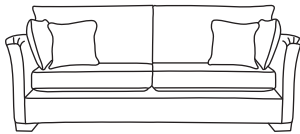

F · F

THE MONROE

Grand Sofa
CM W239 D107 H97

Bronze	Silver	Gold	Platinum
€2,150	€2,570	€2,920	€3,335

Three Seater Sofa
CM W215 D107 H97

Bronze	Silver	Gold	Platinum
€1,875	€2,230	€2,540	€2,905

Two Seater Sofa
CM W189 D107 H97

Bronze	Silver	Gold	Platinum
€1,755	€2,075	€2,380	€2,715

Love Seat
CM W145 D107 H97

Bronze	Silver	Gold	Platinum
€1,510	€1,765	€2,230	€2,495

Armchair**
CM W94 D86 H97

Bronze	Silver	Gold	Platinum
€1,050	€1,335	€1,440	€1,740

Bronze	Silver	Gold	Platinum
€2,360	€2,835	€3,190	€3,805

Two Seater Chaise End LHF or RHF
CM W189 D107 H97

Bronze	Silver	Gold	Platinum
€2,235	€2,675	€3,130	€3,625

Our sofas and chairs carry a 20-year frame guarantee. You choose your preferred fabric, leg and finish. "Medium" seat density is standard across the range. Soft and firm seat options are available also. A feather-quilted seat option is available at an additional cost. The length of each piece can be altered to suit your space at an additional cost. The option of armcaps and throws are available at an additional cost. *The footstool in this model have the option of storage at additional cost of €150. **Swivel chair option is available on this model at additional cost of €100. Complimentary scatter cushions come as per sketches shown. All pieces are handmade and sizes may vary by approximately 2-4cm. Ensure access to your room is confirmed for seamless delivery. Pricing subject to change.