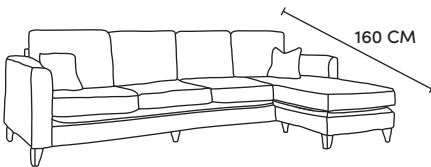

Bronze	Silver	Gold	Platinum
€1,285	€1,550	€1,720	€2,260

Four Seater Chaise End Sofa  
LHF or RHF  
CM W293 D94 H90

Bronze	Silver	Gold	Platinum
€2,140	€2,615	€2,975	€3,470

Three Seater Chaise End Sofa  
LHF or RHF  
CM W228 D94 H90