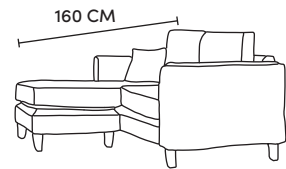

Bronze	Silver	Gold	Platinum
€1,285	€1,550	€1,720	€2,260

Four Seater Chaise End Sofa  
LHF or RHF  
CM W293 D94 H90

Bronze	Silver	Gold	Platinum
€2,140	€2,615	€2,975	€3,470

Three Seater Chaise End Sofa  
LHF or RHF  
CM W228 D94 H90

Bronze	Silver	Gold	Platinum
€1,970	€2,360	€2,585	€3,140

Two Seater Chaise End Sofa  
LHF or RHF  
CM W162 D94 H90

Bronze	Silver	Gold	Platinum
€1,615	€1,980	€2,255	€2,535

Love Seat  
CM W120 D94 H90

Bronze	Silver	Gold	Platinum
€1,185	€1,470	€1,670	€2,065