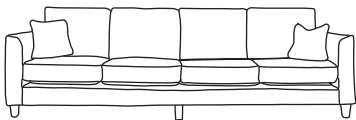

F · F

THE NOLAN

Four Seater Sofa
CM W293 D94 H90

Bronze	Silver	Gold	Platinum
€1,810	€2,185	€2,435	€3,055