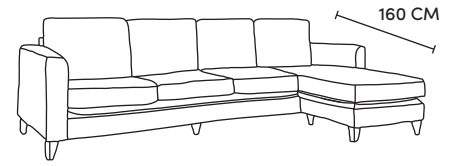

Four Seater Chaise End LHF or RHF
CM W293 D94 H90

Lomond	Orgin	Mustang	Chelsea/Capri
€3,860	€3,860	€4,190	€4,250