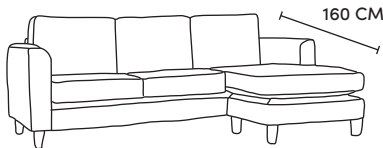

Three Seater Chaise End LHF or RHF
CM W228 D94 H90

Lomond	Orgin	Mustang	Chelsea/Capri
€3,420	€3,420	€3,640	€3,695