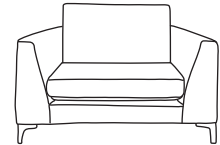

FINLINE

FURNITURE

LEATHER BALTIMORE

Three Seater Sofa
CM W215 D100 H87

Dune	Osborne/Vesuvio
€2,865	€3,250

Two Seater Sofa
CM W159 D100 H87

Dune	Osborne/Vesuvio
€2,205	€2,375

Love Seat
CM W131 D100 H87

Dune	Osborne/Vesuvio
€1,980	€2,280

Armchair
CM W95 D100 H87

Dune	Osborne/Vesuvio
€1,690	€2,005

Three Seater One Arm LHF or RHF
CM W191 D100 H87

Dune	Osborne/Vesuvio
€2,550	€2,935

Two Seater One Arm LHF or RHF
CM W136 D100 H87

Our sofas and chairs carry a 20-year frame guarantee. You choose your preferred leather, leg and finish. "Medium" seat density is standard, with soft or firm and feather-quilted options available at an additional cost. The size of this model cannot be altered.