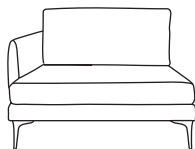

FINLINE

FURNITURE

LEATHER BALTIMORE

Three Seater Sofa
CM W215 D100 H87

Dune	Osborne/Vesuvio
€2,865	€3,250

Two Seater Sofa
CM W159 D100 H87

Dune	Osborne/Vesuvio
€2,205	€2,375

Love Seat
CM W131 D100 H87

Dune	Osborne/Vesuvio
€1,980	€2,280

Armchair
CM W95 D100 H87

Dune	Osborne/Vesuvio
€1,690	€2,005

Three Seater One Arm LHF or RHF
CM W191 D100 H87

Dune	Osborne/Vesuvio
€2,550	€2,935

Two Seater One Arm LHF or RHF
CM W136 D100 H87

Dune	Osborne/Vesuvio
€1,915	€2,050

Love Seat One Arm LHF or RHF
CM W108 D100 H87

Dune	Osborne/Vesuvio
€1,690	€1,965

Three Seater Lounger LHF or RHF
CM W162 D108 H87

Dune	Osborne/Vesuvio
€2,310	€2,730

Two Seater Lounger LHF or RHF
CM W162 D80 H87