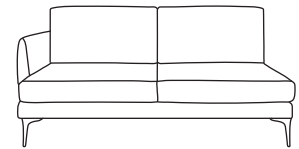

FINLINE

FURNITURE

LEATHER BALTIMORE

Three Seater Sofa
CM W215 D100 H87

Dune	Osborne/Vesuvio
€2,865	€3,250

Two Seater Sofa
CM W159 D100 H87

Dune	Osborne/Vesuvio
€2,205	€2,375

Love Seat
CM W131 D100 H87

Dune	Osborne/Vesuvio
€1,980	€2,280

Armchair
CM W95 D100 H87

Dune	Osborne/Vesuvio
€1,690	€2,005

Three Seater One Arm LHF or RHF
CM W191 D100 H87

Dune	Osborne/Vesuvio
€2,550	€2,935

Two Seater One Arm LHF or RHF
CM W136 D100 H87

Dune	Osborne/Vesuvio
€1,915	€2,050

Love Seat One Arm LHF or RHF
CM W108 D100 H87

Dune	Osborne/Vesuvio
€1,690	€1,965

Three Seater Lounger LHF or RHF
CM W162 D108 H87

Dune	Osborne/Vesuvio
€2,310	€2,730

Two Seater Lounger LHF or RHF
CM W162 D80 H87