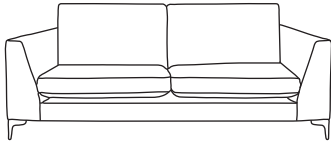

FINLINE

FURNITURE

LEATHER BALTIMORE

Three Seater Sofa
CM W215 D100 H87

Dune	Osborne/Vesuvio
€2,865	€3,250

Two Seater Sofa
CM W159 D100 H87

Dune	Osborne/Vesuvio
€2,205	€2,375

Love Seat
CM W131 D100 H87

Dune	Osborne/Vesuvio
€1,980	€2,280

Armchair
CM W95 D100 H87

Dune	Osborne/Vesuvio
€1,690	€2,005

Three Seater One Arm LHF or RHF
CM W191 D100 H87

Dune	Osborne/Vesuvio
€2,550	€2,935

Two Seater One Arm LHF or RHF
CM W136 D100 H87

Our sofas and chairs carry a 20-year frame guarantee. You choose your preferred leather, leg and finish. "Medium" seat density is standard, with soft or firm and feather-quilted options available at an additional cost. The size of this model cannot be altered.