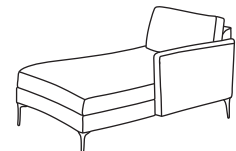

Dune	Osborne/Vesuvio
€1,915	€2,050

Love Seat One Arm LHF or RHF
CM W108 D100 H87

Dune	Osborne/Vesuvio
€1,690	€1,965

Three Seater Lounger LHF or RHF
CM W162 D108 H87

Dune	Osborne/Vesuvio
€2,310	€2,730

Two Seater Lounger LHF or RHF
CM W162 D80 H87