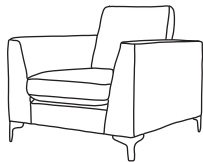

FINLINE

FURNITURE

LEATHER BALTIMORE

Three Seater Sofa
CM W215 D100 H87

Dune	Osborne/Vesuvio
€2,865	€3,250

Two Seater Sofa
CM W159 D100 H87

Dune	Osborne/Vesuvio
€2,205	€2,375

Love Seat
CM W131 D100 H87

Dune	Osborne/Vesuvio
€1,980	€2,280

Armchair
CM W95 D100 H87

Dune	Osborne/Vesuvio
€1,690	€2,005

Three Seater One Arm LHF or RHF
CM W191 D100 H87

Dune	Osborne/Vesuvio
€2,550	€2,935

Two Seater One Arm LHF or RHF
CM W136 D100 H87

Our sofas and chairs carry a 20-year frame guarantee. You choose your preferred leather, leg and finish. "Medium" seat density is standard, with soft or firm and feather-quilted options available at an additional cost. The size of this model cannot be altered.