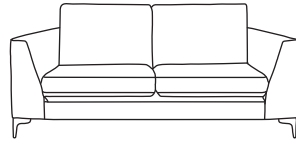

FINLINE

FURNITURE

LEATHER BALTIMORE

Three Seater Sofa
CM W215 D100 H87

Dune	Osborne/Vesuvio
€2,865	€3,250

Two Seater Sofa
CM W159 D100 H87

Dune	Osborne/Vesuvio
€2,205	€2,375

Love Seat
CM W131 D100 H87

Dune	Osborne/Vesuvio
€1,980	€2,280

Armchair
CM W95 D100 H87

Dune	Osborne/Vesuvio
€1,690	€2,005

Three Seater One Arm LHF or RHF
CM W191 D100 H87

Dune	Osborne/Vesuvio
€2,550	€2,935

Two Seater One Arm LHF or RHF
CM W136 D100 H87

Our sofas and chairs carry a 20-year frame guarantee. You choose your preferred leather, leg and finish. "Medium" seat density is standard, with soft or firm and feather-quilted options available at an additional cost. The size of this model cannot be altered.