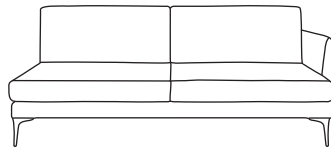

FINLINE

FURNITURE

LEATHER BALTIMORE

Three Seater Sofa
CM W215 D100 H87

Dune	Osborne/Vesuvio
€2,865	€3,250

Two Seater Sofa
CM W159 D100 H87

Dune	Osborne/Vesuvio
€2,205	€2,375

Love Seat
CM W131 D100 H87

Dune	Osborne/Vesuvio
€1,980	€2,280

Armchair
CM W95 D100 H87

Dune	Osborne/Vesuvio
€1,690	€2,005

Three Seater One Arm LHF or RHF
CM W191 D100 H87

Dune	Osborne/Vesuvio
€2,550	€2,935

Two Seater One Arm LHF or RHF
CM W136 D100 H87

Our sofas and chairs carry a 20-year frame guarantee. You choose your preferred leather, leg and finish. "Medium" seat density is standard, with soft or firm and feather-quilted options available at an additional cost. The size of this model cannot be altered.