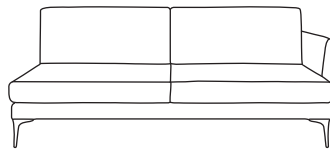

Love Seat  
CM W131 D100 H87

Lomond	Orgin	Mustang	Chelsea/Capri
€1,980	€1,980	€2,280	€2,320

Armchair  
CM W95 D100 H87

Lomond	Orgin	Mustang	Chelsea/Capri
€1,690	€1,690	€2,005	€2,015

Three Seater One Arm LHF or RHF  
CM W191 D100 H87