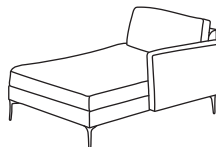

Three Seater Lounger LHF or RHF
CM W162 D108 H87

Lomond	Orgin	Mustang	Chelsea/Capri
€2,310	€2,310	€2,730	€2,730