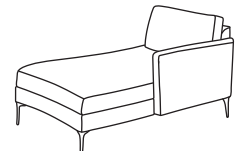

Two Seater Lounger LHF or RHF
CM W162 D80 H87

Lomond	Orgin	Mustang	Chelsea/Capri
€1,890	€1,890	€1,940	€1,995

Lomond	Orgin	Mustang	Chelsea/Capri
€120	€120	€125	€140