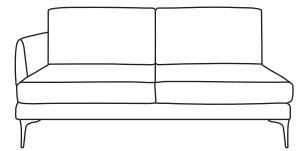

Two Seater One Arm LHF or RHF
CM W136 D100 H87

Lomond	Orgin	Mustang	Chelsea/Capri
€1,915	€1,915	€2,050	€2,095