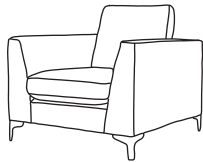

Love Seat  
CM W131 D100 H87

Lomond	Orgin	Mustang	Chelsea/Capri
€1,980	€1,980	€2,280	€2,320

Armchair  
CM W95 D100 H87

Lomond	Orgin	Mustang	Chelsea/Capri
€1,690	€1,690	€2,005	€2,015

Three Seater One Arm LHF or RHF  
CM W191 D100 H87