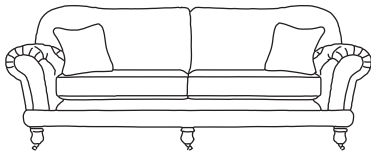

FINLINE

FURNITURE

ALEXANDRA

Grand Sofa*
CM W242 D109 H100

| Bronze | Silver | Gold | Platinum |
|--------|--------|--------|----------|
| €2,260 | €2,810 | €3,355 | €3,660 |

Three Seater Sofa*
CM W217 D109 H100

| Bronze | Silver | Gold | Platinum |
|--------|--------|--------|----------|
| €1,965 | €2,345 | €2,855 | €3,285 |

Two Seater Sofa*
CM W191 D109 H100

| Bronze | Silver | Gold | Platinum |
|--------|--------|--------|----------|
| €1,840 | €2,260 | €2,725 | €3,145 |

Love Seat*
CM W150 D109 H100

| Bronze | Silver | Gold | Platinum |
|--------|--------|--------|----------|
| €1,580 | €1,840 | €2,325 | €2,555 |

Armchair*
CM W100 D109 H100

| Bronze | Silver | Gold | Platinum |
|--------|--------|--------|----------|
| €1,230 | €1,570 | €1,745 | €2,150 |

Our sofas and chairs carry a 20-year frame guarantee. You choose your preferred fabric, leg and finish. "Medium" seat density is standard across the range. Soft and firm seat options are available also. A feather-quilted seat option is available at an additional cost. A high back option is available on most models, as are armcaps and throws and come at an additional cost. *The option of deep button arms is available for an additional cost of €200. Complimentary scatter cushions come as per sketches shown. All pieces are handmade and sizes may vary by approximately 2-4cm. Ensure access to your room is confirmed for seamless delivery.