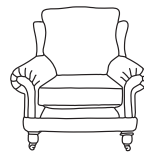

FINLINE

FURNITURE

ALEXANDRA

Grand Sofa*
CM W242 D109 H100

| Bronze | Silver | Gold | Platinum |
|--------|--------|--------|----------|
| €2,260 | €2,810 | €3,355 | €3,660 |

Three Seater Sofa*
CM W217 D109 H100

| Bronze | Silver | Gold | Platinum |
|--------|--------|--------|----------|
| €1,965 | €2,345 | €2,855 | €3,285 |

Two Seater Sofa*
CM W191 D109 H100

| Bronze | Silver | Gold | Platinum |
|--------|--------|--------|----------|
| €1,840 | €2,260 | €2,725 | €3,145 |

Love Seat*
CM W150 D109 H100

| Bronze | Silver | Gold | Platinum |
|--------|--------|--------|----------|
| €1,580 | €1,840 | €2,325 | €2,555 |

Armchair*
CM W100 D109 H100

| Bronze | Silver | Gold | Platinum |
|--------|--------|--------|----------|
| €1,230 | €1,570 | €1,745 | €2,150 |

Our sofas and chairs carry a 20-year frame guarantee. You choose your preferred fabric, leg and finish. "Medium" seat density is standard across the range. Soft and firm seat options are available also. A feather-quilted seat option is available at an additional cost. A high back option is available on most models, as are armcaps and throws and come at an additional cost. *The option of deep button arms is available for an additional cost of €200. Complimentary scatter cushions come as per sketches shown. All pieces are handmade and sizes may vary by approximately 2-4cm. Ensure access to your room is confirmed for seamless delivery.