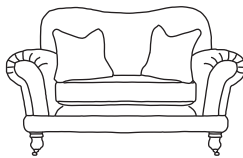

FINLINE

FURNITURE

ALEXANDRA

Grand Sofa*
CM W242 D109 H100

| Bronze | Silver | Gold | Platinum |
|--------|--------|--------|----------|
| €2,260 | €2,810 | €3,355 | €3,660 |

Three Seater Sofa*
CM W217 D109 H100

| Bronze | Silver | Gold | Platinum |
|--------|--------|--------|----------|
| €1,965 | €2,345 | €2,855 | €3,285 |

Two Seater Sofa*
CM W191 D109 H100

| Bronze | Silver | Gold | Platinum |
|--------|--------|--------|----------|
| €1,840 | €2,260 | €2,725 | €3,145 |

Love Seat*
CM W150 D109 H100

| Bronze | Silver | Gold | Platinum |
|--------|--------|--------|----------|
| €1,580 | €1,840 | €2,325 | €2,555 |

Armchair*
CM W100 D109 H100

| Bronze | Silver | Gold | Platinum |
|--------|--------|--------|----------|
| €1,230 | €1,570 | €1,745 | €2,150 |

Our sofas and chairs carry a 20-year frame guarantee. You choose your preferred fabric, leg and finish. "Medium" seat density is standard across the range. Soft and firm seat options are available also. A feather-quilted seat option is available at an additional cost. A high back option is available on most models, as are armcaps and throws and come at an additional cost. *The option of deep button arms is available for an additional cost of €200. Complimentary scatter cushions come as per sketches shown. All pieces are handmade and sizes may vary by approximately 2-4cm. Ensure access to your room is confirmed for seamless delivery.