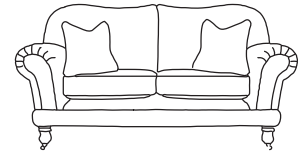

FINLINE

FURNITURE

ALEXANDRA

Grand Sofa*
CM W242 D109 H100

| Bronze | Silver | Gold | Platinum |
|--------|--------|--------|----------|
| €2,260 | €2,810 | €3,355 | €3,660 |

Three Seater Sofa*
CM W217 D109 H100

| Bronze | Silver | Gold | Platinum |
|--------|--------|--------|----------|
| €1,965 | €2,345 | €2,855 | €3,285 |

Two Seater Sofa*
CM W191 D109 H100

| Bronze | Silver | Gold | Platinum |
|--------|--------|--------|----------|
| €1,840 | €2,260 | €2,725 | €3,145 |

Love Seat*
CM W150 D109 H100

| Bronze | Silver | Gold | Platinum |
|--------|--------|--------|----------|
| €1,580 | €1,840 | €2,325 | €2,555 |

Armchair*
CM W100 D109 H100

| Bronze | Silver | Gold | Platinum |
|--------|--------|--------|----------|
| €1,230 | €1,570 | €1,745 | €2,150 |

Our sofas and chairs carry a 20-year frame guarantee. You choose your preferred fabric, leg and finish. "Medium" seat density is standard across the range. Soft and firm seat options are available also. A feather-quilted seat option is available at an additional cost. A high back option is available on most models, as are armcaps and throws and come at an additional cost. *The option of deep button arms is available for an additional cost of €200. Complimentary scatter cushions come as per sketches shown. All pieces are handmade and sizes may vary by approximately 2-4cm. Ensure access to your room is confirmed for seamless delivery.