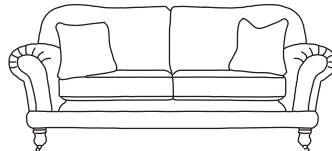

FINLINE

FURNITURE

ALEXANDRA

Grand Sofa*
CM W242 D109 H100

| Bronze | Silver | Gold | Platinum |
|--------|--------|--------|----------|
| €2,260 | €2,810 | €3,355 | €3,660 |

Three Seater Sofa*
CM W217 D109 H100

| Bronze | Silver | Gold | Platinum |
|--------|--------|--------|----------|
| €1,965 | €2,345 | €2,855 | €3,285 |

Two Seater Sofa*
CM W191 D109 H100

| Bronze | Silver | Gold | Platinum |
|--------|--------|--------|----------|
| €1,840 | €2,260 | €2,725 | €3,145 |

Love Seat*
CM W150 D109 H100

| Bronze | Silver | Gold | Platinum |
|--------|--------|--------|----------|
| €1,580 | €1,840 | €2,325 | €2,555 |

Armchair*
CM W100 D109 H100

| Bronze | Silver | Gold | Platinum |
|--------|--------|--------|----------|
| €1,230 | €1,570 | €1,745 | €2,150 |

Our sofas and chairs carry a 20-year frame guarantee. You choose your preferred fabric, leg and finish. "Medium" seat density is standard across the range. Soft and firm seat options are available also. A feather-quilted seat option is available at an additional cost. A high back option is available on most models, as are armcaps and throws and come at an additional cost. *The option of deep button arms is available for an additional cost of €200. Complimentary scatter cushions come as per sketches shown. All pieces are handmade and sizes may vary by approximately 2-4cm. Ensure access to your room is confirmed for seamless delivery.