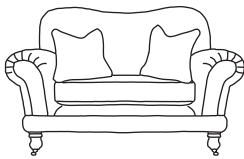

## THE ALEXANDRA

Grand Sofa\*  
CM W242 D109 H100

Bronze	Silver	Gold	Platinum
€2,260	€2,810	€3,355	€3,660

Three Seater Sofa\*  
CM W217 D109 H100

Bronze	Silver	Gold	Platinum
€1,965	€2,345	€2,855	€3,285

Two Seater Sofa\*  
CM W191 D109 H100

Bronze	Silver	Gold	Platinum
€1,840	€2,260	€2,725	€3,145

Love Seat\*  
CM W150 D109 H100

Bronze	Silver	Gold	Platinum
€1,580	€1,840	€2,325	€2,555

Armchair\*  
CM W100 D109 H100

Bronze	Silver	Gold	Platinum
€1,230	€1,570	€1,745	€2,150

Our sofas and chairs carry a 20-year frame guarantee. You choose your preferred fabric, leg and finish. "Medium" seat density is standard across the range. Soft and firm seat options are available also. A feather-quilted seat option is available at an additional cost. A high back option is available on most models, as are armcaps and throws and come at an additional cost. \*The option of deep button arms is available for an additional cost of €200. Complimentary scatter cushions come as per sketches shown. All pieces are handmade and sizes may vary by approximately 2-4cm. Ensure access to your room is confirmed for seamless delivery. Pricing subject to change.