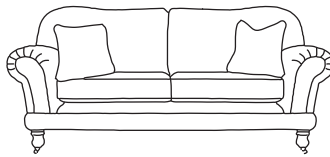

## THE ALEXANDRA

Grand Sofa\*  
CM W242 D109 H100

Bronze	Silver	Gold	Platinum
€2,260	€2,810	€3,355	€3,660

Three Seater Sofa\*  
CM W217 D109 H100

Bronze	Silver	Gold	Platinum
€1,965	€2,345	€2,855	€3,285

Two Seater Sofa\*  
CM W191 D109 H100

Bronze	Silver	Gold	Platinum
€1,840	€2,260	€2,725	€3,145

Love Seat\*  
CM W150 D109 H100

Bronze	Silver	Gold	Platinum
€1,580	€1,840	€2,325	€2,555

Armchair\*  
CM W100 D109 H100

Bronze	Silver	Gold	Platinum
€1,230	€1,570	€1,745	€2,150

Our sofas and chairs carry a 20-year frame guarantee. You choose your preferred fabric, leg and finish. "Medium" seat density is standard across the range. Soft and firm seat options are available also. A feather-quilted seat option is available at an additional cost. A high back option is available on most models, as are armcaps and throws and come at an additional cost. \*The option of deep button arms is available for an additional cost of €200. Complimentary scatter cushions come as per sketches shown. All pieces are handmade and sizes may vary by approximately 2-4cm. Ensure access to your room is confirmed for seamless delivery. Pricing subject to change.