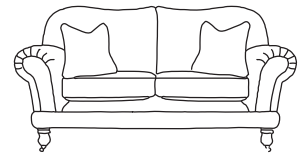

## THE ALEXANDRA

Grand Sofa\*  
CM W242 D109 H100

Bronze	Silver	Gold	Platinum
€2,260	€2,810	€3,355	€3,660

Three Seater Sofa\*  
CM W217 D109 H100

Bronze	Silver	Gold	Platinum
€1,965	€2,345	€2,855	€3,285

Two Seater Sofa\*  
CM W191 D109 H100

Bronze	Silver	Gold	Platinum
€1,840	€2,260	€2,725	€3,145

Love Seat\*  
CM W150 D109 H100

Bronze	Silver	Gold	Platinum
€1,580	€1,840	€2,325	€2,555

Armchair\*  
CM W100 D109 H100

Bronze	Silver	Gold	Platinum
€1,230	€1,570	€1,745	€2,150

Our sofas and chairs carry a 20-year frame guarantee. You choose your preferred fabric, leg and finish. "Medium" seat density is standard across the range. Soft and firm seat options are available also. A feather-quilted seat option is available at an additional cost. A high back option is available on most models, as are armcaps and throws and come at an additional cost. \*The option of deep button arms is available for an additional cost of €200. Complimentary scatter cushions come as per sketches shown. All pieces are handmade and sizes may vary by approximately 2-4cm. Ensure access to your room is confirmed for seamless delivery. Pricing subject to change.