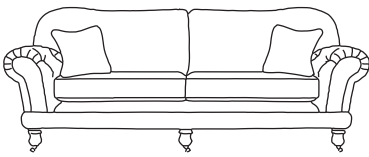

## THE ALEXANDRA

Grand Sofa\*  
CM W242 D109 H100

Bronze	Silver	Gold	Platinum
€2,260	€2,810	€3,355	€3,660

Three Seater Sofa\*  
CM W217 D109 H100

Bronze	Silver	Gold	Platinum
€1,965	€2,345	€2,855	€3,285

Two Seater Sofa\*  
CM W191 D109 H100

Bronze	Silver	Gold	Platinum
€1,840	€2,260	€2,725	€3,145

Love Seat\*  
CM W150 D109 H100

Bronze	Silver	Gold	Platinum
€1,580	€1,840	€2,325	€2,555

Armchair\*  
CM W100 D109 H100

Bronze	Silver	Gold	Platinum
€1,230	€1,570	€1,745	€2,150

Our sofas and chairs carry a 20-year frame guarantee. You choose your preferred fabric, leg and finish. "Medium" seat density is standard across the range. Soft and firm seat options are available also. A feather-quilted seat option is available at an additional cost. A high back option is available on most models, as are armcaps and throws and come at an additional cost. \*The option of deep button arms is available for an additional cost of €200. Complimentary scatter cushions come as per sketches shown. All pieces are handmade and sizes may vary by approximately 2-4cm. Ensure access to your room is confirmed for seamless delivery. Pricing subject to change.