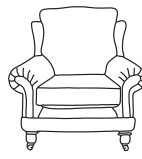

## THE ALEXANDRA

Grand Sofa\*  
CM W242 D109 H100

Bronze	Silver	Gold	Platinum
€2,260	€2,810	€3,355	€3,660

Three Seater Sofa\*  
CM W217 D109 H100

Bronze	Silver	Gold	Platinum
€1,965	€2,345	€2,855	€3,285

Two Seater Sofa\*  
CM W191 D109 H100

Bronze	Silver	Gold	Platinum
€1,840	€2,260	€2,725	€3,145

Love Seat\*  
CM W150 D109 H100

Bronze	Silver	Gold	Platinum
€1,580	€1,840	€2,325	€2,555

Armchair\*  
CM W100 D109 H100

Bronze	Silver	Gold	Platinum
€1,230	€1,570	€1,745	€2,150

Our sofas and chairs carry a 20-year frame guarantee. You choose your preferred fabric, leg and finish. "Medium" seat density is standard across the range. Soft and firm seat options are available also. A feather-quilted seat option is available at an additional cost. A high back option is available on most models, as are armcaps and throws and come at an additional cost. \*The option of deep button arms is available for an additional cost of €200. Complimentary scatter cushions come as per sketches shown. All pieces are handmade and sizes may vary by approximately 2-4cm. Ensure access to your room is confirmed for seamless delivery. Pricing subject to change.