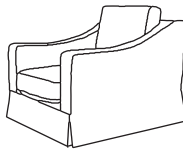

F · F

THE HANNAH LOOSE COVER SOFA

Grand Sofa
CM W279 D100 H85

Loose Cover	Extra Set Of Loose Covers
€2,925	€1,245

Three Seater Sofa
CM W216 D100 H85

Loose Cover	Extra Set Of Loose Covers
€2,545	€1,090

Two Seater Sofa
CM W152 D100 H85

Loose Cover	Extra Set Of Loose Covers
€2,405	€1,030

Love Seat
CM W121 D100 H85

Loose Cover	Extra Set Of Loose Covers
€2,240	€965

Armchair**
CM W76 D93 H85

Loose Cover	Extra Set Of Loose Covers
€1,385	€910

Footstool
CM W80 D62 H43

Loose Cover	Extra Set Of Loose Covers
€570	€270

Island
CM W111 D66 H43

Loose Cover	Extra Set Of Loose Covers
€840	€365

Our sofas and chairs carry a 20-year frame guarantee. You choose your preferred fabric and finish. Only available in Downham and Antwerp fabric ranges. We recommend dry clean only, do not wash. A feather quilted seat is standard across this range. A high back option is available on most models, as are armcaps and throws and come at an additional cost. Complimentary scatter cushions come as per sketches shown. All pieces are handmade and sizes may vary by approximately 2-4cm. Ensure access to your room is confirmed for seamless delivery. Pricing subject to change.