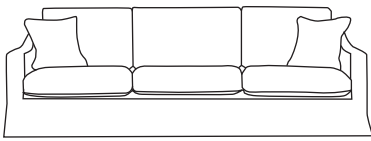

F · F

THE HANNAH LOOSE COVER SOFA

Grand Sofa
CM W279 D100 H85

Loose Cover	Extra Set Of Loose Covers
€2,925	€1,245

Three Seater Sofa
CM W216 D100 H85

Loose Cover	Extra Set Of Loose Covers
€2,545	€1,090

Two Seater Sofa
CM W152 D100 H85

Loose Cover	Extra Set Of Loose Covers
€2,405	€1,030

Love Seat
CM W121 D100 H85

Loose Cover	Extra Set Of Loose Covers
€2,240	€965

Armchair**
CM W76 D93 H85

Loose Cover	Extra Set Of Loose Covers
€1,385	€910

Footstool
CM W80 D62 H43

Loose Cover	Extra Set Of Loose Covers
€570	€270

Island
CM W111 D66 H43

Loose Cover	Extra Set Of Loose Covers
€840	€365

Our sofas and chairs carry a 20-year frame guarantee. You choose your preferred fabric and finish. Only available in Downham and Antwerp fabric ranges. We recommend dry clean only, do not wash. A feather quilted seat is standard across this range. A high back option is available on most models, as are armcaps and throws and come at an additional cost. Complimentary scatter cushions come as per sketches shown. All pieces are handmade and sizes may vary by approximately 2-4cm. Ensure access to your room is confirmed for seamless delivery. Pricing subject to change.