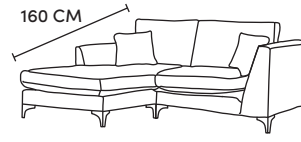

# BALTIMORE CORNER

Grand Chaise End LHF or RHF  
CM W270 D100 H87

| Bronze | Silver | Gold   | Platinum |
|--------|--------|--------|----------|
| €2,185 | €3,070 | €3,395 | €3,755   |

Three Seater Chaise End LHF or RHF  
CM W215 D160 H87

| Bronze | Silver | Gold   | Platinum |
|--------|--------|--------|----------|
| €2,060 | €2,750 | €3,075 | €3,385   |

Two Seater Chaise End LHF or RHF  
CM W159 D100 H87

| Bronze | Silver | Gold   | Platinum |
|--------|--------|--------|----------|
| €1,935 | €2,430 | €2,735 | €3,015   |