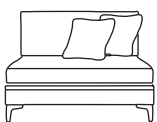

| Bronze | Silver | Gold   | Platinum |
|--------|--------|--------|----------|
| €1,210 | €1,505 | €1,620 | €1,810   |

Love Seat One Arm LHF or RHF  
CM W108 D100 H87

| Bronze | Silver | Gold   | Platinum |
|--------|--------|--------|----------|
| €1,150 | €1,420 | €1,560 | €1,835   |

Single Unit One Arm  
CM W80 D100 H87

| Bronze | Silver | Gold   | Platinum |
|--------|--------|--------|----------|
| €970   | €1,190 | €1,305 | €1,430   |

Three Seater Unit  
CM W170 D100 H87

| Bronze | Silver | Gold   | Platinum |
|--------|--------|--------|----------|
| €1,270 | €1,655 | €1,850 | €2,050   |

Two Seater Unit  
CM W114 D100 H87

| Bronze | Silver | Gold   | Platinum |
|--------|--------|--------|----------|
| €1,055 | €1,400 | €1,520 | €1,680   |

Love Seat Unit  
CM W86 D100 H87

| Bronze | Silver | Gold   | Platinum |
|--------|--------|--------|----------|
| €1,025 | €1,320 | €1,440 | €1,720   |