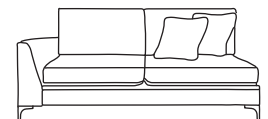

Two Seater One Arm LHF or RHF
CM W136 D100 H87

Bronze	Silver	Gold	Platinum
€1,210	€1,505	€1,620	€1,810