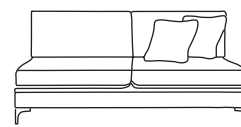

| Bronze | Silver | Gold   | Platinum |
|--------|--------|--------|----------|
| €1,210 | €1,505 | €1,620 | €1,810   |

Love Seat One Arm LHF or RHF  
CM W108 D100 H87

| Bronze | Silver | Gold   | Platinum |
|--------|--------|--------|----------|
| €1,150 | €1,420 | €1,560 | €1,835   |

Single Unit One Arm  
CM W80 D100 H87

| Bronze | Silver | Gold   | Platinum |
|--------|--------|--------|----------|
| €970   | €1,190 | €1,305 | €1,430   |

Three Seater Unit  
CM W170 D100 H87

| Bronze | Silver | Gold   | Platinum |
|--------|--------|--------|----------|
| €1,270 | €1,655 | €1,850 | €2,050   |