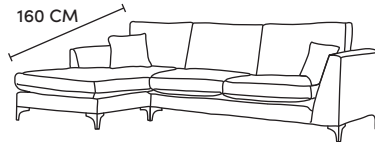

# BALTIMORE CORNER

Grand Chaise End LHF or RHF  
CM W270 D100 H87

| Bronze | Silver | Gold   | Platinum |
|--------|--------|--------|----------|
| €2,185 | €3,070 | €3,395 | €3,755   |

Three Seater Chaise End LHF or RHF  
CM W215 D160 H87