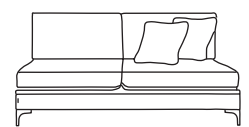

| Bronze | Silver | Gold   | Platinum |
|--------|--------|--------|----------|
| €1,210 | €1,505 | €1,620 | €1,810   |

Love Seat One Arm LHF or RHF  
CM W108 D100 H87

| Bronze | Silver | Gold   | Platinum |
|--------|--------|--------|----------|
| €1,150 | €1,420 | €1,560 | €1,835   |

Single Unit One Arm  
CM W80 D100 H87

| Bronze | Silver | Gold   | Platinum |
|--------|--------|--------|----------|
| €970   | €1,190 | €1,305 | €1,430   |

Three Seater Unit  
CM W170 D100 H87

| Bronze | Silver | Gold   | Platinum |
|--------|--------|--------|----------|
| €1,270 | €1,655 | €1,850 | €2,050   |