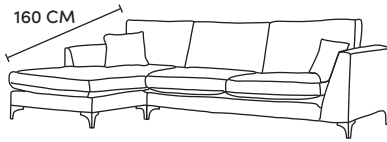

# BALTIMORE CORNER

Grand Chaise End LHF or RHF  
CM W270 D100 H87

| Bronze | Silver | Gold   | Platinum |
|--------|--------|--------|----------|
| €2,185 | €3,070 | €3,395 | €3,755   |

Three Seater Chaise End LHF or RHF  
CM W215 D160 H87