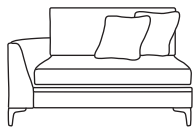

Love Seat One Arm LHF or RHF
CM W108 D100 H87

Bronze	Silver	Gold	Platinum
€1,150	€1,420	€1,560	€1,835