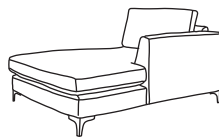

Two Seater Lounger LHF or RHF
CM W80 D162 H87

Bronze	Silver	Gold	Platinum
€1,210	€1,655	€1,850	€2,050