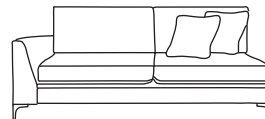

Chaise LHF or RHF  
CM W215 D100 H87

| Bronze | Silver | Gold   | Platinum |
|--------|--------|--------|----------|
| €1,450 | €1,815 | €2,025 | €2,350   |

Three Seater Lounger LHF or RHF  
CM W108 D162 H87

| Bronze | Silver | Gold   | Platinum |
|--------|--------|--------|----------|
| €1,330 | €1,765 | €1,965 | €2,175   |

Two Seater Lounger LHF or RHF  
CM W80 D162 H87

| Bronze | Silver | Gold   | Platinum |
|--------|--------|--------|----------|
| €1,210 | €1,655 | €1,850 | €2,050   |