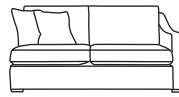

Two Seater One Arm LHF or RHF
CM W141 D100 H85

Bronze	Silver	Gold	Platinum
€1,270	€1,580	€1,695	€1,900