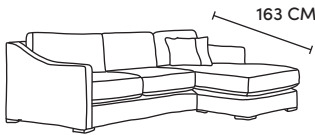

# HUDSON CORNER

Three Seater Chaise End  
CM W216 D163 H85

| Bronze | Silver | Gold   | Platinum |
|--------|--------|--------|----------|
| €2,165 | €2,885 | €3,230 | €3,550   |

Two Seater Chaise End Sofa  
CM W155 D163 H85