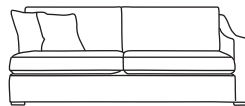

Three Seater One Arm LHF or RHF
CM W205 D100 H85

Bronze	Silver	Gold	Platinum
€1,520	€1,905	€2,120	€2,470