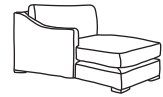

Three Seater Lounger LHF or RHF
CM W109 D163 H85

Bronze	Silver	Gold	Platinum
€1,395	€1,850	€2,060	€2,280