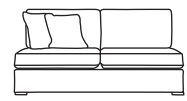

Two Seater Unit
CM W130 D100 H85

Bronze	Silver	Gold	Platinum
€1,110	€1,470	€1,600	€1,760