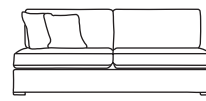

| Bronze | Silver | Gold   | Platinum |
|--------|--------|--------|----------|
| €1,210 | €1,490 | €1,640 | €1,925   |

Single Unit One Arm LHF or RHF  
CM W78 D100 H85

| Bronze | Silver | Gold   | Platinum |
|--------|--------|--------|----------|
| €1,020 | €1,250 | €1,370 | €1,505   |

Corner Unit  
CM W100 D100 H85

| Bronze | Silver | Gold   | Platinum |
|--------|--------|--------|----------|
| €1,085 | €1,330 | €1,480 | €1,750   |

Three Seater Unit  
CM W193 D100 H85

| Bronze | Silver | Gold   | Platinum |
|--------|--------|--------|----------|
| €1,330 | €1,730 | €1,940 | €2,155   |