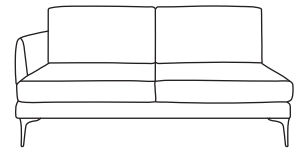

Two Seater One Arm LHF or RHF
CM W136 D100 H87

Lomond	Orgin	Mustang	Chelsea/Capri
€1,915	€1,915	€2,050	€2,095