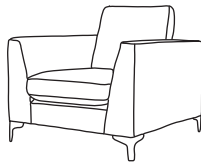

Armchair
CM W95 D100 H87

Lomond	Orgin	Mustang	Chelsea/Capri
€1,690	€1,690	€2,005	€2,015