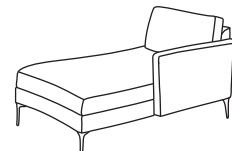

Two Seater Lounge LHF or RHF
CM W162 D80 H87

Lomond	Orgin	Mustang	Chelsea/Capri
€1,890	€1,890	€1,940	€1,995

Lomond	Orgin	Mustang	Chelsea/Capri
€120	€120	€125	€140