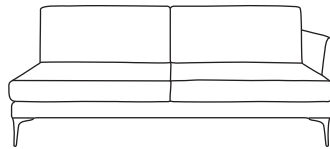

FINLINE

FURNITURE

LEATHER BALTIMORE

Three Seater Sofa
CM W215 D100 H87

Lomond	Orgin	Mustang	Chelsea/Capri
€2,865	€2,865	€3,250	€3,250

Two Seater Sofa
CM W159 D100 H87

Lomond	Orgin	Mustang	Chelsea/Capri
€2,205	€2,205	€2,375	€2,425

Love Seat
CM W131 D100 H87

Lomond	Orgin	Mustang	Chelsea/Capri
€1,980	€1,980	€2,280	€2,320

Armchair
CM W95 D100 H87

Lomond	Orgin	Mustang	Chelsea/Capri
€1,690	€1,690	€2,005	€2,015

Three Seater One Arm LHF or RHF
CM W191 D100 H87