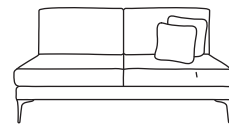

Three Seater One Arm LHF or RHF  
CM W206 D100 H85

Bronze	Silver	Gold	Platinum
€1,450	€1,815	€2,025	€2,360

Two Seater One Arm LHF or RHF  
CM W140 D100 H85

Bronze	Silver	Gold	Platinum
€1,210	€1,505	€1,620	€1,810

Love Seat One Arm LHF or RHF  
CM W107 D100 H85

Bronze	Silver	Gold	Platinum
€1,150	€1,420	€1,560	€1,835

Three Seater Unit  
CM W201 D100 H85

Bronze	Silver	Gold	Platinum
€1,270	€1,655	€1,850	€2,050

Two Seater Unit  
CM W135 D100 H85

Bronze	Silver	Gold	Platinum
€1,055	€1,400	€1,520	€1,680

Love Seat Unit  
CM W102 D100 H85

Bronze	Silver	Gold	Platinum
€1,025	€1,320	€1,440	€1,720

Corner Unit  
CM W100 D100 H85

Bronze	Silver	Gold	Platinum
€1,035	€1,265	€1,410	€1,670