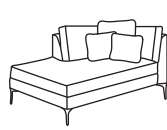

Bronze	Silver	Gold	Platinum
€1,055	€1,400	€1,520	€1,680

Love Seat Unit  
CM W102 D100 H85

Bronze	Silver	Gold	Platinum
€1,025	€1,320	€1,440	€1,720

Corner Unit  
CM W100 D100 H85

Bronze	Silver	Gold	Platinum
€1,035	€1,265	€1,410	€1,670

Single Unit One Arm LFT or RHF  
CM W75 D100 H85

Bronze	Silver	Gold	Platinum
€970	€1,190	€1,305	€1,430

Single Unit  
CM W70 D100 H85

Bronze	Silver	Gold	Platinum
€830	€1,035	€1,145	€1,265

Three Seater Lounger LHF or RHF  
CM W107 D163 H85

Bronze	Silver	Gold	Platinum
€1,330	€1,765	€1,965	€2,175

Two Seater Lounger LHF or RHF  
CM W75 D163 H85

Bronze	Silver	Gold	Platinum
€1,210	€1,655	€1,850	€2,050

Chaise LHF or RHF  
CM W100 D216 H85

Bronze	Silver	Gold	Platinum
€1,450	€1,815	€2,025	€2,350

Footstool\*  
CM W65 D65 H43

Bronze	Silver	Gold	Platinum
€380	€455	€505	€595

Island\*  
CM W98 D65 H43

Bronze	Silver	Gold	Platinum
€455	€600	€720	€825

Our sofas and chairs carry a 20-year frame guarantee. You choose your preferred fabric, leg and finish. "Medium" seat density is standard across the range. Soft and firm seat options are available also. A feather-quilted seat option is available at an additional cost. A high back option is available on most models, as are armcaps and throws and come at an additional cost. \*The footstool and island in this model have the option of storage at additional cost of €150. Complimentary scatter cushions come as per sketches shown. All pieces are handmade and sizes may vary by approximately 2-4cm. Ensure access to your room is confirmed for seamless delivery. Pricing subject to change.