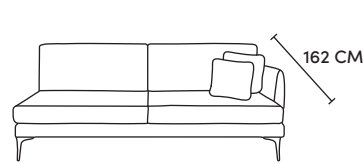

# MARCO CORNER

Three Seater Chaise End LHF or RHF  
CM W216 D100 H85

Bronze	Silver	Gold	Platinum
€2,060	€2,750	€3,075	€3,385

Two Seater Chaise End LHF or RHF  
CM W145 D162 H85

Bronze	Silver	Gold	Platinum
€1,935	€2,430	€2,735	€3,020