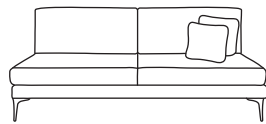

# MARCO CORNER

Three Seater Chaise End LHF or RHF  
CM W216 D100 H85

Bronze	Silver	Gold	Platinum
€2,060	€2,750	€3,075	€3,385

Two Seater Chaise End LHF or RHF  
CM W145 D162 H85

Bronze	Silver	Gold	Platinum
€1,935	€2,430	€2,735	€3,020

Three Seater One Arm LHF or RHF  
CM W206 D100 H85

Bronze	Silver	Gold	Platinum
€1,450	€1,815	€2,025	€2,360

Two Seater One Arm LHF or RHF  
CM W140 D100 H85

Bronze	Silver	Gold	Platinum
€1,210	€1,505	€1,620	€1,810

Love Seat One Arm LHF or RHF  
CM W107 D100 H85

Bronze	Silver	Gold	Platinum
€1,150	€1,420	€1,560	€1,835

Three Seater Unit  
CM W201 D100 H85

Bronze	Silver	Gold	Platinum
€1,270	€1,655	€1,850	€2,050

Two Seater Unit  
CM W135 D100 H85

Bronze	Silver	Gold	Platinum
€1,055	€1,400	€1,520	€1,680

Love Seat Unit  
CM W102 D100 H85

Bronze	Silver	Gold	Platinum
€1,025	€1,320	€1,440	€1,720

Corner Unit  
CM W100 D100 H85

Bronze	Silver	Gold	Platinum
€1,035	€1,265	€1,410	€1,670