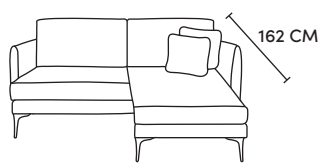

# MARCO CORNER

Three Seater Chaise End LHF or RHF  
CM W216 D100 H85

Bronze	Silver	Gold	Platinum
€2,060	€2,750	€3,075	€3,385

Two Seater Chaise End LHF or RHF  
CM W145 D162 H85

Bronze	Silver	Gold	Platinum
€1,935	€2,430	€2,735	€3,020

Footstool\*  
CM W65 D65 H43

Bronze	Silver	Gold	Platinum
€380	€455	€505	€595

Island\*  
CM W98 D65 H43

Bronze	Silver	Gold	Platinum
€455	€600	€720	€825

Our sofas and chairs carry a 20-year frame guarantee. You choose your preferred fabric, leg and finish. "Medium" seat density is standard across the range. Soft and firm seat options are available also. A feather-quilted seat option is available at an additional cost. A high back option is available on most models, as are armcaps and throws and come at an additional cost. \*The footstool and island in this model have the option of storage at additional cost of €150. Complimentary scatter cushions come as per sketches shown. All pieces are handmade and sizes may vary by approximately 2-4cm. Ensure access to your room is confirmed for seamless delivery. Pricing subject to change.