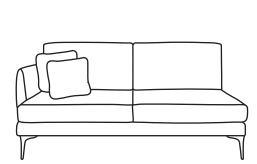

Two Seater One Arm LHF or RHF
CM W140 D100 H85

Bronze	Silver	Gold	Platinum
€1,210	€1,505	€1,620	€1,810