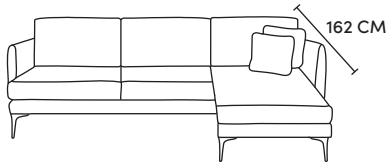

# MARCO CORNER

Three Seater Chaise End LHF or RHF  
CM W216 D100 H85

Bronze	Silver	Gold	Platinum
€2,060	€2,750	€3,075	€3,385

Two Seater Chaise End LHF or RHF  
CM W145 D162 H85

Bronze	Silver	Gold	Platinum
€1,935	€2,430	€2,735	€3,020

Footstool\*  
CM W65 D65 H43

Bronze	Silver	Gold	Platinum
€380	€455	€505	€595

Island\*  
CM W98 D65 H43

Bronze	Silver	Gold	Platinum
€455	€600	€720	€825

Our sofas and chairs carry a 20-year frame guarantee. You choose your preferred fabric, leg and finish. "Medium" seat density is standard across the range. Soft and firm seat options are available also. A feather-quilted seat option is available at an additional cost. A high back option is available on most models, as are armcaps and throws and come at an additional cost. \*The footstool and island in this model have the option of storage at additional cost of €150. Complimentary scatter cushions come as per sketches shown. All pieces are handmade and sizes may vary by approximately 2-4cm. Ensure access to your room is confirmed for seamless delivery. Pricing subject to change.