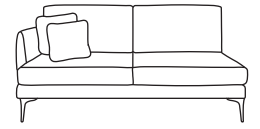

## THE MARCO CORNER

Three Seater Chaise End  
CM W216 D100 H85

Bronze	Silver	Gold	Platinum
€2,060	€2,750	€3,075	€3,385

Two Seater Chaise End Sofa  
CM W145 D162 H85

Bronze	Silver	Gold	Platinum
€1,935	€2,430	€2,735	€3,020

Three Seater One Arm LHF or RHF  
CM W206 D100 H85

Bronze	Silver	Gold	Platinum
€1,450	€1,815	€2,025	€2,360

Two Seater One Arm LHF or RHF  
CM W140 D100 H85

Bronze	Silver	Gold	Platinum
€1,210	€1,505	€1,620	€1,810

Love Seat One Arm LHF or RHF  
CM W107 D100 H85

Bronze	Silver	Gold	Platinum
€1,150	€1,420	€1,560	€1,835

Three Seater Unit  
CM W201 D100 H85

Bronze	Silver	Gold	Platinum
€1,270	€1,655	€1,850	€2,050

Two Seater Unit  
CM W135 D100 H85

Footstool\*  
CM W65 D65 H43

Bronze	Silver	Gold	Platinum
€380	€455	€505	€595

Island\*  
CM W98 D65 H43

Bronze	Silver	Gold	Platinum
€455	€600	€720	€825

Our sofas and chairs carry a 20-year frame guarantee. You choose your preferred fabric, leg and finish. "Medium" seat density is standard across the range. Soft and firm seat options are available also. A feather-quilted seat option is available at an additional cost. A high back option is available on most models, as are armcaps and throws and come at an additional cost. \*The footstool and island in this model have the option of storage at additional cost of €150. Complimentary scatter cushions come as per sketches shown. All pieces are handmade and sizes may vary by approximately 2-4cm. Ensure access to your room is confirmed for seamless delivery. Pricing subject to change.