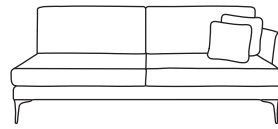

## THE MARCO CORNER

Three Seater Chaise End  
CM W216 D100 H85

Bronze	Silver	Gold	Platinum
€2,060	€2,750	€3,075	€3,385

Two Seater Chaise End Sofa  
CM W145 D162 H85

Bronze	Silver	Gold	Platinum
€1,935	€2,430	€2,735	€3,020

Three Seater One Arm LHF or RHF  
CM W206 D100 H85

Bronze	Silver	Gold	Platinum
€1,450	€1,815	€2,025	€2,360

Two Seater One Arm LHF or RHF  
CM W140 D100 H85

Bronze	Silver	Gold	Platinum
€1,210	€1,505	€1,620	€1,810

Love Seat One Arm LHF or RHF  
CM W107 D100 H85

Bronze	Silver	Gold	Platinum
€1,150	€1,420	€1,560	€1,835

Three Seater Unit  
CM W201 D100 H85

Bronze	Silver	Gold	Platinum
€1,270	€1,655	€1,850	€2,050

Two Seater Unit  
CM W135 D100 H85

Footstool\*  
CM W65 D65 H43

Bronze	Silver	Gold	Platinum
€380	€455	€505	€595

Island\*  
CM W98 D65 H43

Bronze	Silver	Gold	Platinum
€455	€600	€720	€825

Our sofas and chairs carry a 20-year frame guarantee. You choose your preferred fabric, leg and finish. "Medium" seat density is standard across the range. Soft and firm seat options are available also. A feather-quilted seat option is available at an additional cost. A high back option is available on most models, as are armcaps and throws and come at an additional cost. \*The footstool and island in this model have the option of storage at additional cost of €150. Complimentary scatter cushions come as per sketches shown. All pieces are handmade and sizes may vary by approximately 2-4cm. Ensure access to your room is confirmed for seamless delivery. Pricing subject to change.