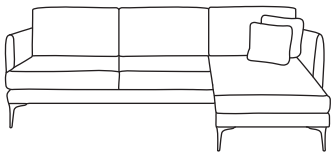

## THE MARCO CORNER

Three Seater Chaise End  
CM W216 D100 H85

Bronze	Silver	Gold	Platinum
€2,060	€2,750	€3,075	€3,385

Two Seater Chaise End Sofa  
CM W145 D162 H85

Bronze	Silver	Gold	Platinum
€1,935	€2,430	€2,735	€3,020

Footstool\*  
CM W65 D65 H43

Bronze	Silver	Gold	Platinum
€380	€455	€505	€595

Island\*  
CM W98 D65 H43

Bronze	Silver	Gold	Platinum
€455	€600	€720	€825

Our sofas and chairs carry a 20-year frame guarantee. You choose your preferred fabric, leg and finish. "Medium" seat density is standard across the range. Soft and firm seat options are available also. A feather-quilted seat option is available at an additional cost. A high back option is available on most models, as are armcaps and throws and come at an additional cost. \*The footstool and island in this model have the option of storage at additional cost of €150. Complimentary scatter cushions come as per sketches shown. All pieces are handmade and sizes may vary by approximately 2-4cm. Ensure access to your room is confirmed for seamless delivery. Pricing subject to change.