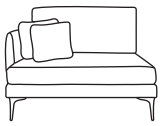

Love Seat One Arm LHF or RHF
CM W107 D100 H85

Bronze	Silver	Gold	Platinum
€1,150	€1,420	€1,560	€1,835