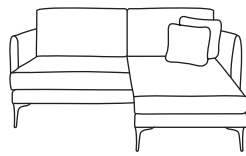

## THE MARCO CORNER

Three Seater Chaise End  
CM W216 D100 H85

Bronze	Silver	Gold	Platinum
€2,060	€2,750	€3,075	€3,385

Two Seater Chaise End Sofa  
CM W145 D162 H85

Bronze	Silver	Gold	Platinum
€1,935	€2,430	€2,735	€3,020

Footstool\*  
CM W65 D65 H43

Bronze	Silver	Gold	Platinum
€380	€455	€505	€595

Island\*  
CM W98 D65 H43

Bronze	Silver	Gold	Platinum
€455	€600	€720	€825

Our sofas and chairs carry a 20-year frame guarantee. You choose your preferred fabric, leg and finish. "Medium" seat density is standard across the range. Soft and firm seat options are available also. A feather-quilted seat option is available at an additional cost. A high back option is available on most models, as are armcaps and throws and come at an additional cost. \*The footstool and island in this model have the option of storage at additional cost of €150. Complimentary scatter cushions come as per sketches shown. All pieces are handmade and sizes may vary by approximately 2-4cm. Ensure access to your room is confirmed for seamless delivery. Pricing subject to change.