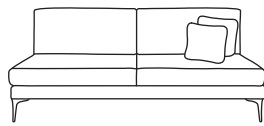

## THE MARCO CORNER

Three Seater Chaise End  
CM W216 D100 H85

Bronze	Silver	Gold	Platinum
€2,060	€2,750	€3,075	€3,385

Two Seater Chaise End Sofa  
CM W145 D162 H85

Bronze	Silver	Gold	Platinum
€1,935	€2,430	€2,735	€3,020

Three Seater One Arm LHF or RHF  
CM W206 D100 H85

Bronze	Silver	Gold	Platinum
€1,450	€1,815	€2,025	€2,360

Two Seater One Arm LHF or RHF  
CM W140 D100 H85

Bronze	Silver	Gold	Platinum
€1,210	€1,505	€1,620	€1,810

Love Seat One Arm LHF or RHF  
CM W107 D100 H85

Bronze	Silver	Gold	Platinum
€1,150	€1,420	€1,560	€1,835

Three Seater Unit  
CM W201 D100 H85

Bronze	Silver	Gold	Platinum
€1,270	€1,655	€1,850	€2,050

Two Seater Unit  
CM W135 D100 H85

Bronze	Silver	Gold	Platinum
€1,055	€1,400	€1,520	€1,680

Love Seat Unit  
CM W102 D100 H85

Bronze	Silver	Gold	Platinum
€1,025	€1,320	€1,440	€1,720

Corner Unit  
CM W100 D100 H85

Bronze	Silver	Gold	Platinum
€1,035	€1,265	€1,410	€1,670