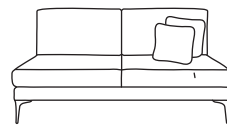

Three Seater One Arm LHF or RHF  
CM W206 D100 H85

Bronze	Silver	Gold	Platinum
€1,450	€1,815	€2,025	€2,360

Two Seater One Arm LHF or RHF  
CM W140 D100 H85

Bronze	Silver	Gold	Platinum
€1,210	€1,505	€1,620	€1,810

Love Seat One Arm LHF or RHF  
CM W107 D100 H85

Bronze	Silver	Gold	Platinum
€1,150	€1,420	€1,560	€1,835

Three Seater Unit  
CM W201 D100 H85

Bronze	Silver	Gold	Platinum
€1,270	€1,655	€1,850	€2,050

Two Seater Unit  
CM W135 D100 H85

Bronze	Silver	Gold	Platinum
€1,055	€1,400	€1,520	€1,680

Love Seat Unit  
CM W102 D100 H85

Bronze	Silver	Gold	Platinum
€1,025	€1,320	€1,440	€1,720

Corner Unit  
CM W100 D100 H85

Bronze	Silver	Gold	Platinum
€1,035	€1,265	€1,410	€1,670