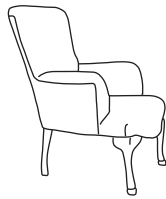

FINLINE

FURNITURE

AISLING

Plain Back
CM W64 D87 H91

Bronze	Silver	Gold	Platinum
€780	€850	€955	€1,120

Button Back
CM W64 D87 H91

Bronze	Silver	Gold	Platinum
€980	€1,050	€1,155	€1,320

Our sofas and chairs carry a 20-year frame guarantee. You choose your preferred fabric, leg and finish. "Medium" seat density is standard across the range. All pieces are handmade and sizes may vary by approximately 2-4cm. Ensure access to your room is confirmed for seamless delivery. Pricing subject to change.