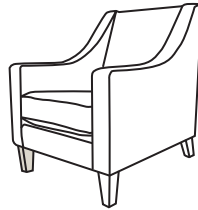

FINLINE

FURNITURE

ALICE

Armchair
CM W72 D90 H93

Bronze	Silver	Gold	Platinum
€780	€890	€970	€1,270

Our sofas and chairs carry a 20-year frame guarantee. You choose your preferred fabric, leg and finish. "Medium" seat density is standard across the range. Soft and firm seat options are available also. A feather-quilted seat option is available at an additional cost. A high back option is available on most models, as are armcaps and throws and come at an additional cost. All pieces are handmade and sizes may vary by approximately 2-4cm. Ensure access to your room is confirmed for seamless delivery. Pricing subject to change.