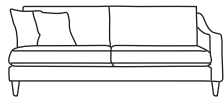

Chaise LHF or RHF  
CM W100 D218 H85

Bronze	Silver	Gold	Platinum
€1,520	€1,905	€2,120	€2,470

Three Seater Lounger LHF or RHF  
CM W109 D163 H85

Bronze	Silver	Gold	Platinum
€1,395	€1,850	€2,060	€2,280

Two Seater Lounger LHF or RHF  
CM W78 D163 H85

Bronze	Silver	Gold	Platinum
€1,270	€1,740	€1,940	€2,155

Three Seater One Arm LHF or RHF  
CM W205 D100 H85

Bronze	Silver	Gold	Platinum
€1,520	€1,905	€2,120	€2,470

Two Seater One Arm LHF or RHF  
CM W141 D100 H85