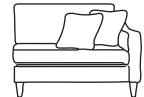

Bronze	Silver	Gold	Platinum
€1,270	€1,740	€1,940	€2,155

Three Seater One Arm LHF or RHF  
CM W205 D100 H85

Bronze	Silver	Gold	Platinum
€1,520	€1,905	€2,120	€2,470

Two Seater One Arm LHF or RHF  
CM W141 D100 H85

Bronze	Silver	Gold	Platinum
€1,270	€1,580	€1,695	€1,900

Love Seat One Arm LHF or RHF  
CM W109 D100 H85

Bronze	Silver	Gold	Platinum
€1,210	€1,490	€1,640	€1,925

Single Unit One Arm LHF or RHF  
CM W78 D100 H85