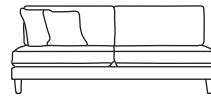

Bronze	Silver	Gold	Platinum
€1,270	€1,580	€1,695	€1,900

Love Seat One Arm LHF or RHF  
CM W109 D100 H85

Bronze	Silver	Gold	Platinum
€1,210	€1,490	€1,640	€1,925

Single Unit One Arm LHF or RHF  
CM W78 D100 H85

Bronze	Silver	Gold	Platinum
€1,020	€1,250	€1,370	€1,505

Corner Unit  
CM W100 D100 H85

Bronze	Silver	Gold	Platinum
€1,085	€1,330	€1,480	€1,750

Three Seater Unit  
CM W193 D100 H85

Bronze	Silver	Gold	Platinum
€1,330	€1,730	€1,940	€2,155

Two Seater Unit  
CM W130 D100 H85

Bronze	Silver	Gold	Platinum
€1,110	€1,470	€1,600	€1,760

Love Seat Unit  
CM W98 D100 H85

Bronze	Silver	Gold	Platinum
€1,075	€1,385	€1,510	€1,805

Single Unit  
CM W66 D100 H85