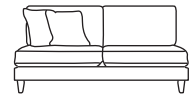

Bronze	Silver	Gold	Platinum
€1,270	€1,580	€1,695	€1,900

Love Seat One Arm LHF or RHF  
CM W109 D100 H85

Bronze	Silver	Gold	Platinum
€1,210	€1,490	€1,640	€1,925

Single Unit One Arm LHF or RHF  
CM W78 D100 H85

Bronze	Silver	Gold	Platinum
€1,020	€1,250	€1,370	€1,505

Corner Unit  
CM W100 D100 H85

Bronze	Silver	Gold	Platinum
€1,085	€1,330	€1,480	€1,750

Three Seater Unit  
CM W193 D100 H85

Bronze	Silver	Gold	Platinum
€1,330	€1,730	€1,940	€2,155

Two Seater Unit  
CM W130 D100 H85

Bronze	Silver	Gold	Platinum
€1,110	€1,470	€1,600	€1,760

Love Seat Unit  
CM W98 D100 H85

Bronze	Silver	Gold	Platinum
€1,075	€1,385	€1,510	€1,805

Single Unit  
CM W66 D100 H85