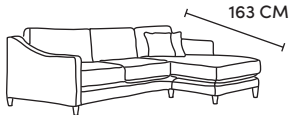

# HEIDI CORNER

Three Seater Chaise End  
CM W216 D163 H85

Bronze	Silver	Gold	Platinum
€2,165	€2,885	€3,230	€3,550

Two Seater Chaise End Sofa  
CM W155 D163 H85

Bronze	Silver	Gold	Platinum
€2,030	€2,550	€2,870	€3,170