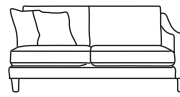

Chaise LHF or RHF  
CM W100 D218 H85

Bronze	Silver	Gold	Platinum
€1,520	€1,905	€2,120	€2,470

Three Seater Lounger LHF or RHF  
CM W109 D163 H85

Bronze	Silver	Gold	Platinum
€1,395	€1,850	€2,060	€2,280

Two Seater Lounger LHF or RHF  
CM W78 D163 H85

Bronze	Silver	Gold	Platinum
€1,270	€1,740	€1,940	€2,155

Three Seater One Arm LHF or RHF  
CM W205 D100 H85

Bronze	Silver	Gold	Platinum
€1,520	€1,905	€2,120	€2,470

Two Seater One Arm LHF or RHF  
CM W141 D100 H85