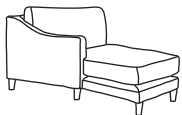

# HEIDI CORNER

Three Seater Chaise End  
CM W216 D163 H85

Bronze	Silver	Gold	Platinum
€2,165	€2,885	€3,230	€3,550

Two Seater Chaise End Sofa  
CM W155 D163 H85

Bronze	Silver	Gold	Platinum
€2,030	€2,550	€2,870	€3,170

Chaise LHF or RHF  
CM W100 D218 H85

Bronze	Silver	Gold	Platinum
€1,520	€1,905	€2,120	€2,470

Three Seater Lounger LHF or RHF  
CM W109 D163 H85

Bronze	Silver	Gold	Platinum
€1,395	€1,850	€2,060	€2,280

Two Seater Lounger LHF or RHF  
CM W78 D163 H85