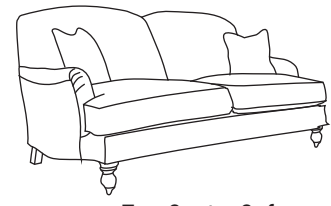

FINLINE

FURNITURE

WILLOW

Grand Sofa
CM W244 D102 H94

Bronze	Silver	Gold	Platinum
€1,795	€2,395	€2,680	€3,075

Three Seater Sofa
CM W221 D102 H94

Bronze	Silver	Gold	Platinum
€1,725	€2,235	€2,475	€2,910

Two Seater Sofa
CM W193 D102 H94

Bronze	Silver	Gold	Platinum
€1,665	€2,060	€2,340	€2,740

Love Seat
CM W126 D102 H94

Bronze	Silver	Gold	Platinum
€1460	€1,720	€1,945	€2,235

Armchair
CM W89 D99 H92

Bronze	Silver	Gold	Platinum
€1,145	€1,520	€1,690	€1,890

Our sofas and chairs carry a 20-year frame guarantee. You choose your preferred fabric, leg and finish. "Medium" seat density is standard across the range. Soft and firm seat options are available also. A feather-quilted seat option is available at an additional cost. Armcaps and throws and come at an additional cost. Complimentary scatter cushions come as per sketches shown. All pieces are handmade and sizes may vary by approximately 2-4cm. Ensure access to your room is confirmed for seamless delivery.