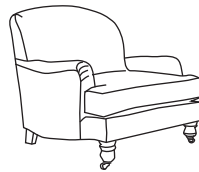

FINLINE

FURNITURE

WILLOW

Grand Sofa
CM W244 D102 H94

Bronze	Silver	Gold	Platinum
€1,795	€2,395	€2,680	€3,075

Three Seater Sofa
CM W221 D102 H94

Bronze	Silver	Gold	Platinum
€1,725	€2,235	€2,475	€2,910

Two Seater Sofa
CM W193 D102 H94

Bronze	Silver	Gold	Platinum
€1,665	€2,060	€2,340	€2,740

Love Seat
CM W126 D102 H94

Bronze	Silver	Gold	Platinum
€1460	€1,720	€1,945	€2,235

Armchair
CM W89 D99 H92

Bronze	Silver	Gold	Platinum
€1,145	€1,520	€1,690	€1,890

Our sofas and chairs carry a 20-year frame guarantee. You choose your preferred fabric, leg and finish. "Medium" seat density is standard across the range. Soft and firm seat options are available also. A feather-quilted seat option is available at an additional cost. Armcaps and throws and come at an additional cost. Complimentary scatter cushions come as per sketches shown. All pieces are handmade and sizes may vary by approximately 2-4cm. Ensure access to your room is confirmed for seamless delivery.