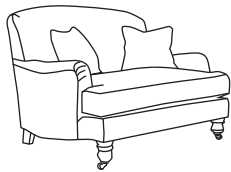

FINLINE

FURNITURE

WILLOW

Grand Sofa
CM W244 D102 H94

Bronze	Silver	Gold	Platinum
€1,795	€2,395	€2,680	€3,075

Three Seater Sofa
CM W221 D102 H94

Bronze	Silver	Gold	Platinum
€1,725	€2,235	€2,475	€2,910

Two Seater Sofa
CM W193 D102 H94

Bronze	Silver	Gold	Platinum
€1,665	€2,060	€2,340	€2,740

Love Seat
CM W126 D102 H94

Bronze	Silver	Gold	Platinum
€1460	€1,720	€1,945	€2,235

Armchair
CM W89 D99 H92

Bronze	Silver	Gold	Platinum
€1,145	€1,520	€1,690	€1,890

Our sofas and chairs carry a 20-year frame guarantee. You choose your preferred fabric, leg and finish. "Medium" seat density is standard across the range. Soft and firm seat options are available also. A feather-quilted seat option is available at an additional cost. Armcaps and throws and come at an additional cost. Complimentary scatter cushions come as per sketches shown. All pieces are handmade and sizes may vary by approximately 2-4cm. Ensure access to your room is confirmed for seamless delivery.