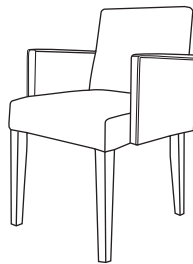

FINLINE

FURNITURE

LAINÉY

Chair
CM W52 D62 H87

Bronze	Silver	Gold	Platinum
€420	€435	€450	€460

AIMEE

Chair
CM W58 D62 H87

Bronze	Silver	Gold	Platinum
€450	€465	€500	€530

Our sofas and chairs carry a 20-year frame guarantee. You choose your preferred fabric, leg and finish. All pieces are handmade and sizes may vary by approximately 2-4cm. Ensure access to your room is confirmed for seamless delivery. Pricing subject to change.